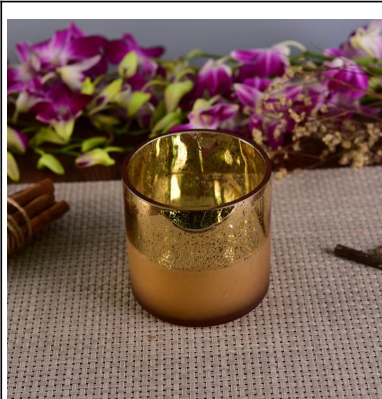

## Product Details

	Item name	<a href="#">Wholesale square clear glass candle holders</a>
	Item No.	SGLYP17042409
	Size	Top dia□99*99mm Bottom dia□90*90mm Height□97mm Weight□599g Capacity□609ml
	Description	Machine made, V-shape, Round, for candle holder/for glass cups
	Sample time	1. 5 days if at exist shape and size of products 2. 15 days if need new shape and size of products
	Packing	Normal safety packing 24pcs/36pcs/48pcs etc. per export carton with egg divider
	MOQ	10000pcs
	Delivery time	Within 35 days after order confirmed
	Payment terms	30% deposit by T/T in advance, the balance after showing the copy of B/L
	Product feature	1. High quality and competitve prices 2. Meet ASTM, Leading free 3. Eco-friendly 4. Widely apply to Wedding, party, home, bar etc. 5. Machine made

## More Product Pictures

[Similar Products Link](#)