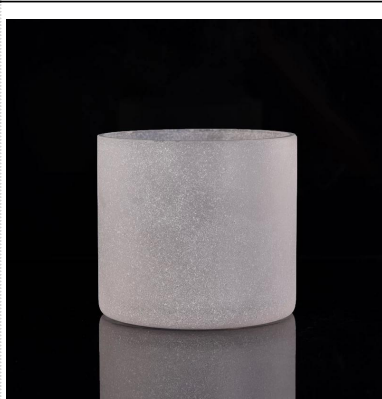

## Product Details

	Item name	<a href="#">Wholesale square clear glass candle holders</a>
	Item No.	SGLYP17042409
	Size	Top dia□99*99mm Bottom dia□90*90mm Height□97mm Weight□599g Capacity□609ml
	Description	Machine made, V-shape, Round, for candle holder/for glass cups
	Sample time	1. 5 days if at exist shape and size of products 2. 15 days if need new shape and size of products
	Packing	Normal safety packing 24pcs/36pcs/48pcs etc. per export carton with egg divider
	MOQ	10000pcs
	Delivery time	Within 35 days after order confirmed
	Payment terms	30% deposit by T/T in advance, the balance after showing the copy of B/L
	Product feature	1. High quality and competitve prices 2. Meet ASTM, Leading free 3. Eco-friendly 4. Widely apply to Wedding, party, home, bar etc. 5. Machine made

## More Product Pictures

[Similar Products Link](#)