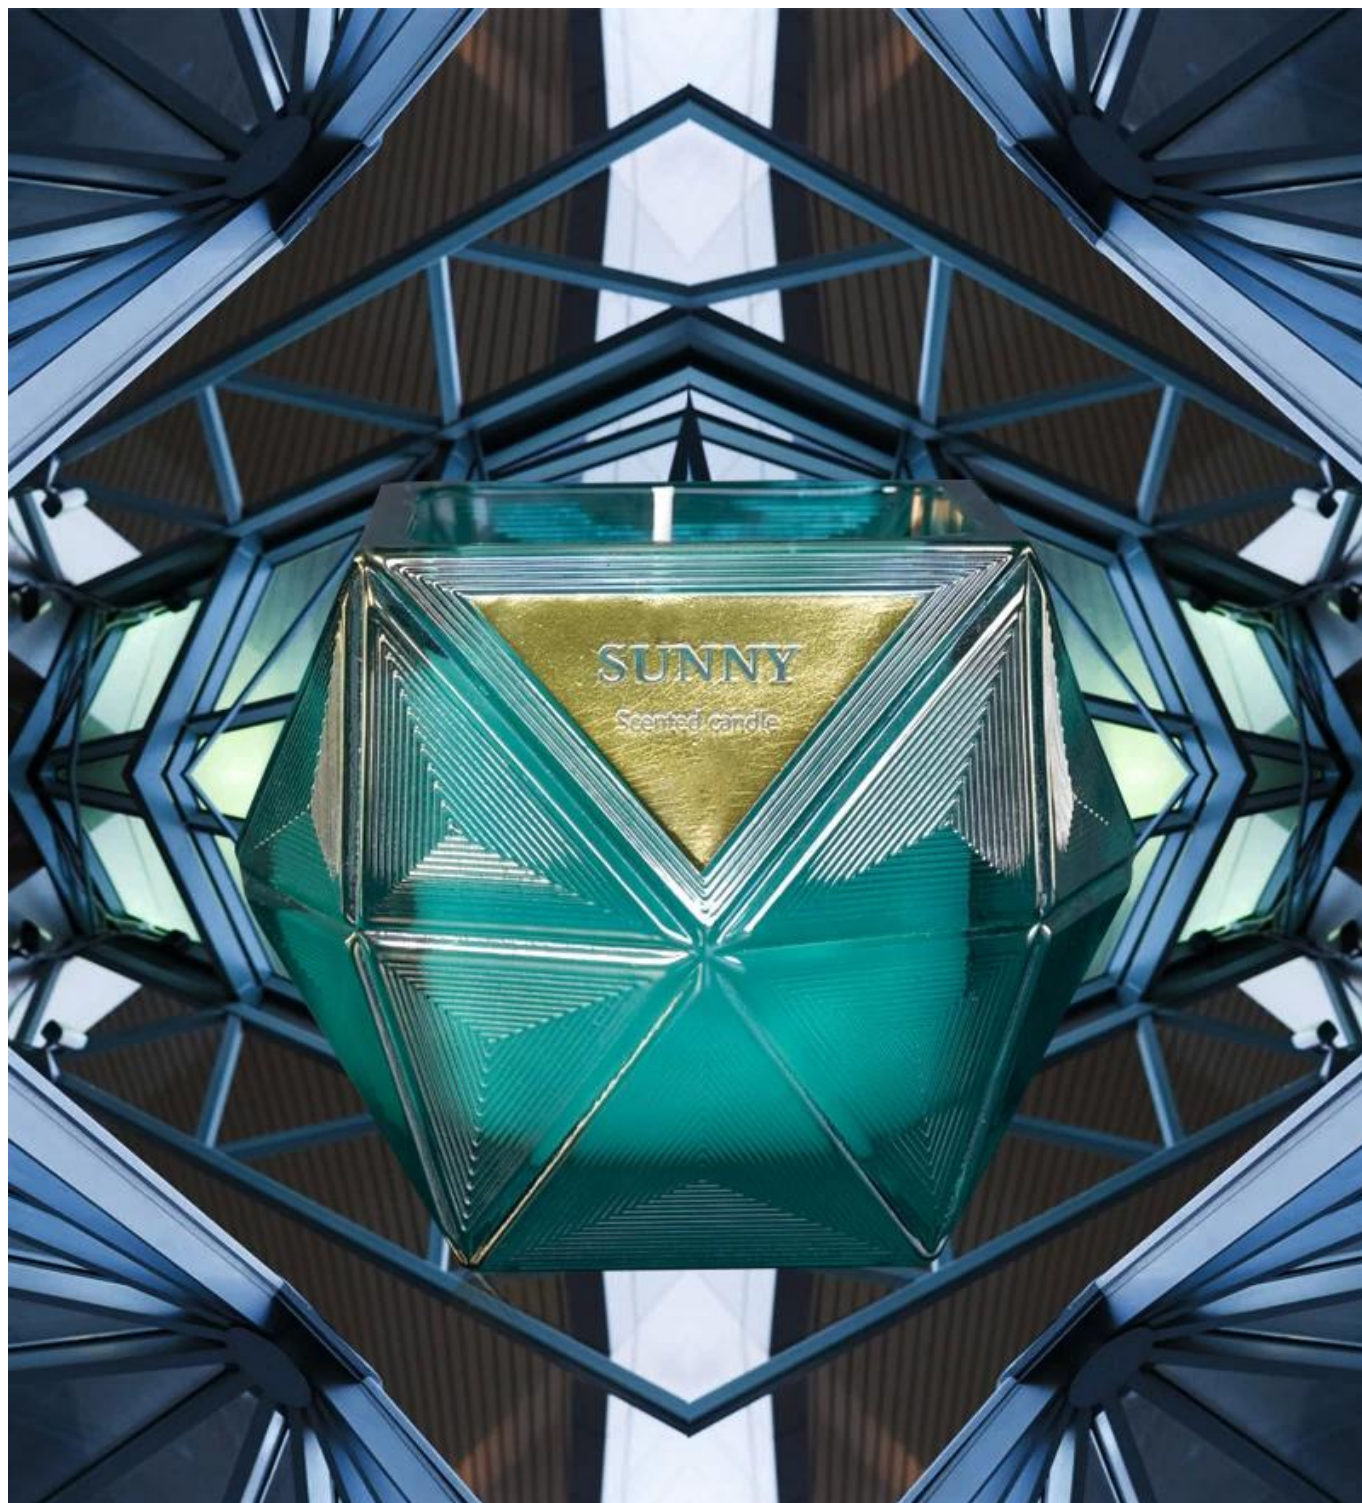

# Exquisite Embossed Pattern

Capacity

300ml

Weight

1076g