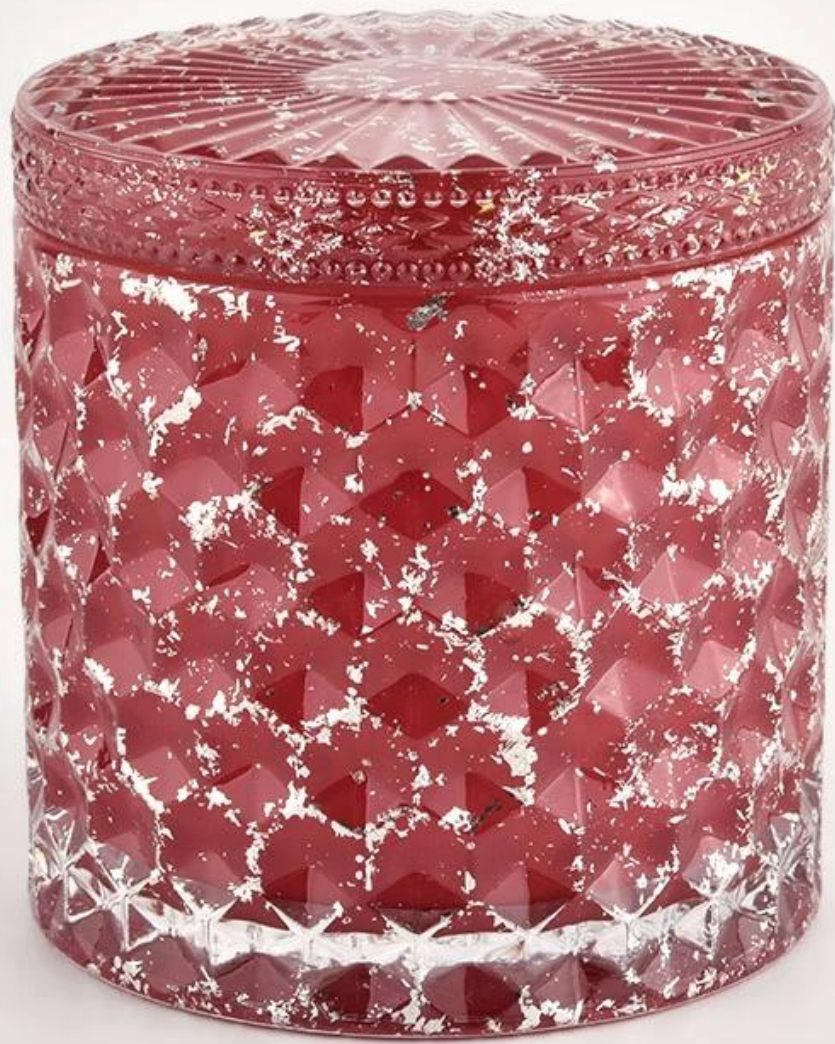

New round glass candle vessels holders red jars with lids wholesale

Sunny Glassware not only places OEM / ODM orders, but also helps many brands to start with product concepts.

Why choose Sunny.

Produktname	New round glass candle vessels holders red jars with lids wholesale
-------------	---

Probe Zeit	1. 5 days if there is glass shape and size 2. 15 days, if you need new shapes and sizes glass
Messen	Item:SGHL21112602 Top dia: 99mm Bottom dia: 99mm Height: 90mm Weight: 440g Capacity: 525ml
Verpackung	Normal packing,Individual gift box, PVC box, window box, color box, white box, etc
Lieferung Zeit	Within 35 days after the sample and order confirmed
Zahlung Begriff	30% deposit by T/T in advance and the balance against the copy of B/L
Sendung	By sea,by air,by Express and your shipping agent is acceptable
Usage Occasion	Home decor,Wedding Decoration,Wedding Favors,Decoration enhancement