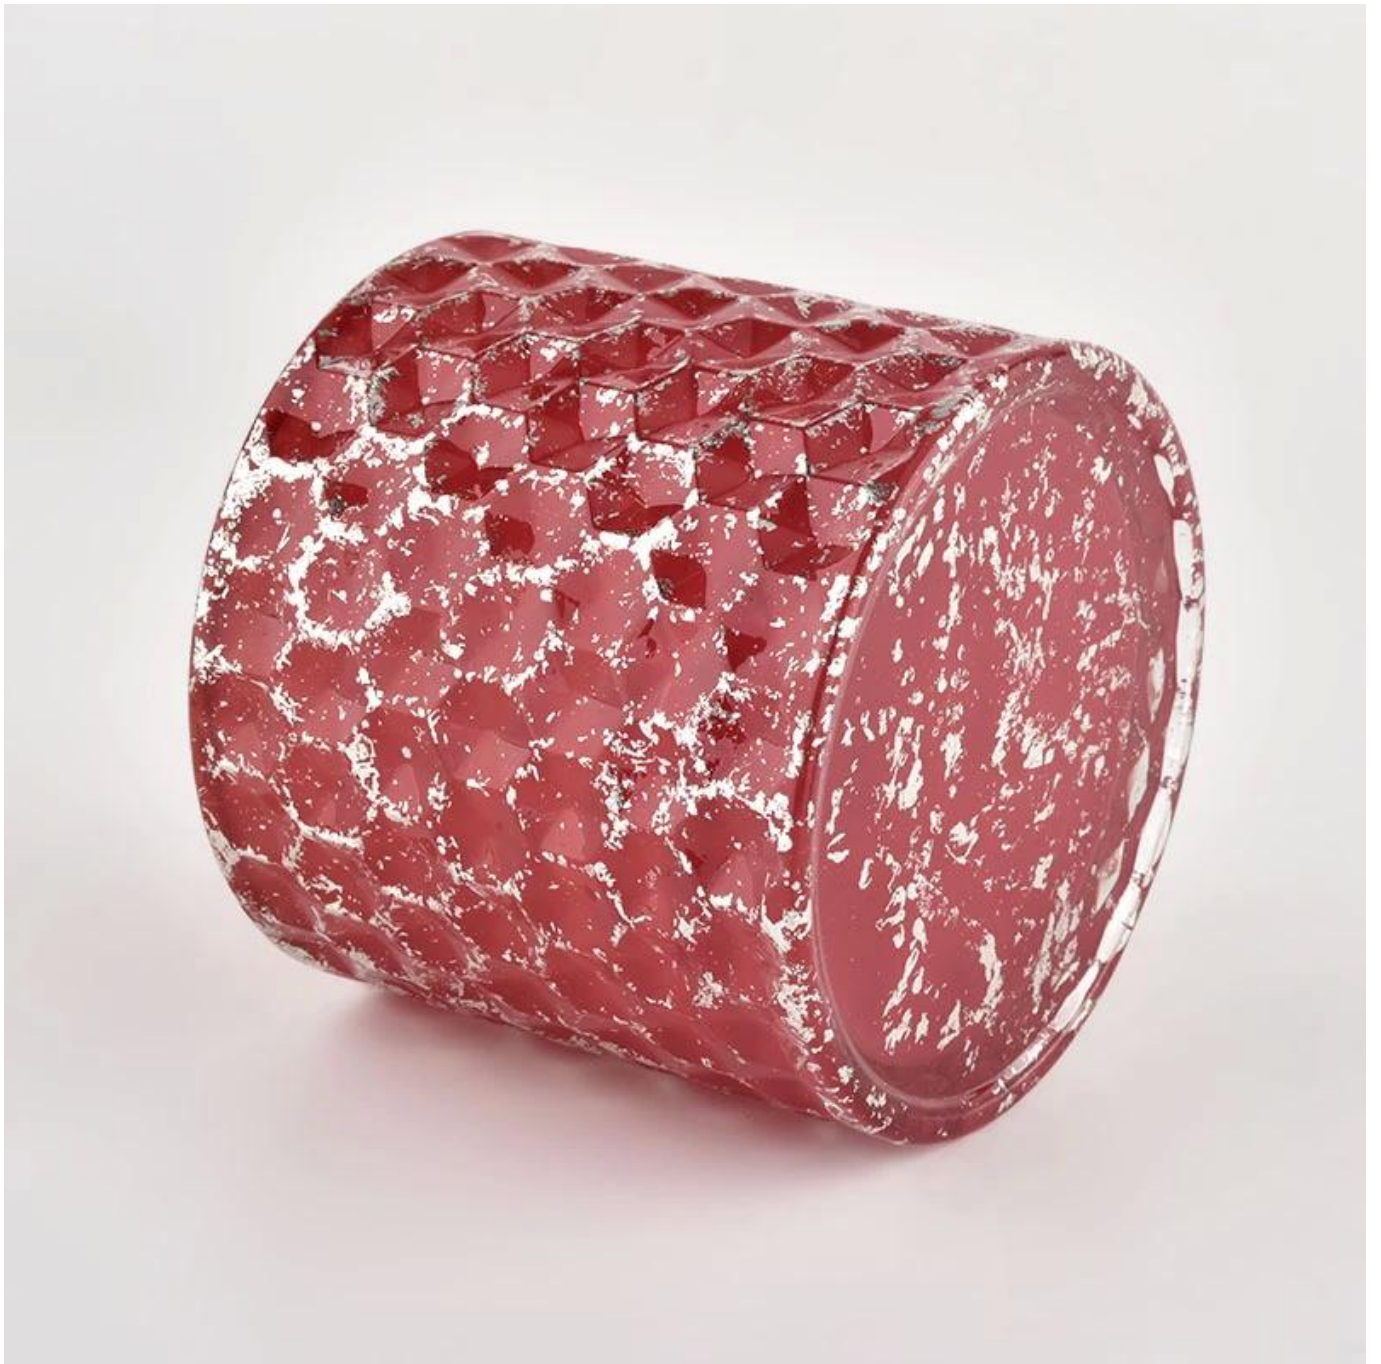

New round glass candle vessels holders red jars with lids wholesale

Sunny Glassware not only places OEM / ODM orders, but also helps many brands to start with product concepts.

Why choose Sunny.

Produktname	New round glass candle vessels holders red jars with lids wholesale
-------------	---

Probe Zeit	1. 5 days if there is glass shape and size 2. 15 days, if you need new shapes and sizes glass
Messen	Item:SGHL21112602 Top dia: 99mm Bottom dia: 99mm Height: 90mm Weight: 440g Capacity: 525ml
Verpackung	Normal packing,Individual gift box, PVC box, window box, color box, white box, etc
Lieferung Zeit	Within 35 days after the sample and order confirmed
Zahlung Begriff	30% deposit by T/T in advance and the balance against the copy of B/L
Sendung	By sea,by air,by Express and your shipping agent is acceptable
Usage Occasion	Home decor,Wedding Decoration,Wedding Favors,Decoration enhancement