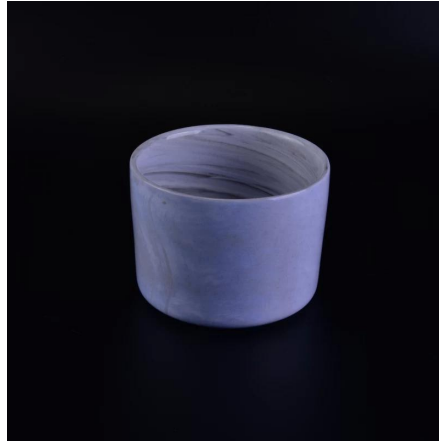

Everything is going on, but don't give up trying.

More Product Pictures

[Similar Products Link](#)

Office & Sample Room

[Shenzhen Sunny Glassware Co.,Ltd](#) was established in 1992. We have been in this industry area for more than 20 years, as a professional manufacturer, we specialized in designing glassware, manufacturing glassware as well as exporting. Our products lines range from handmade to machine made. We already produced abundant products such as [glass tumbler](#), [borosilicate glass](#), [shot glass](#), [vase](#), [bowl](#), [candle holder](#), [stemware](#), [ashtray](#), [tableware](#), [drinking glass](#), etc. all the daily use glassware, in total there are more than 4,000 different styles. We have an excellent design team for innovative product creation and strict QC team for quality assurance. OEM/ODM service are supported as well.