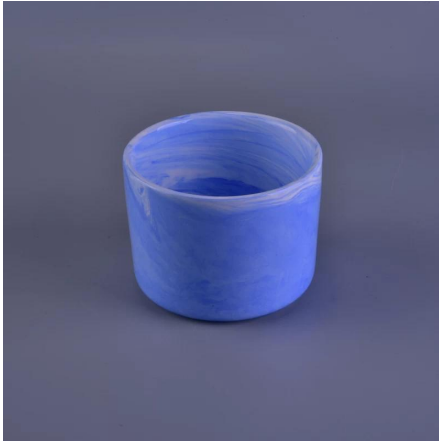

Everything is going on, but don't give up trying.

More Product Pictures

[Similar Products Link](#)

Office & Sample Room

[Shenzhen Sunny Glassware Co.,Ltd](#) was established in 1992. We have been in this industry area for more than 20 years, as a professional manufacturer, we specialized in designing glassware, manufacturing glassware as well as exporting. Our products lines range from handmade to machine made. We already produced abundant products such as [glass tumbler](#), [borosilicate glass](#), [shot glass](#), [vase](#), [bowl](#), [candle holder](#), [stemware](#), [ashtray](#), [tableware](#), [drinking glass](#), etc. all the daily use glassware, in total there are more than 4,000 different styles. We have an excellent design team for innovative product creation and strict QC team for quality assurance. OEM/ODM service are supported as well.