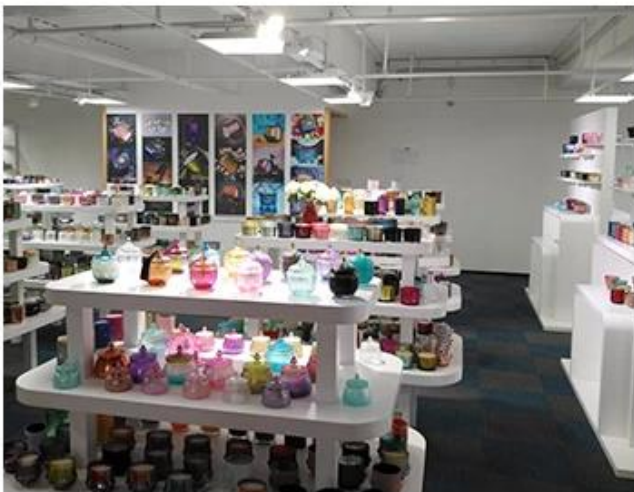

of course, we can customize
Individual gift box for you.

Carton

Wooden case

Pallet

Zertifizierungen

SAMPLE ROOM

There are more than 5000 products in
sample room of Sunny Glassware
for your reference. No second Co. in China!