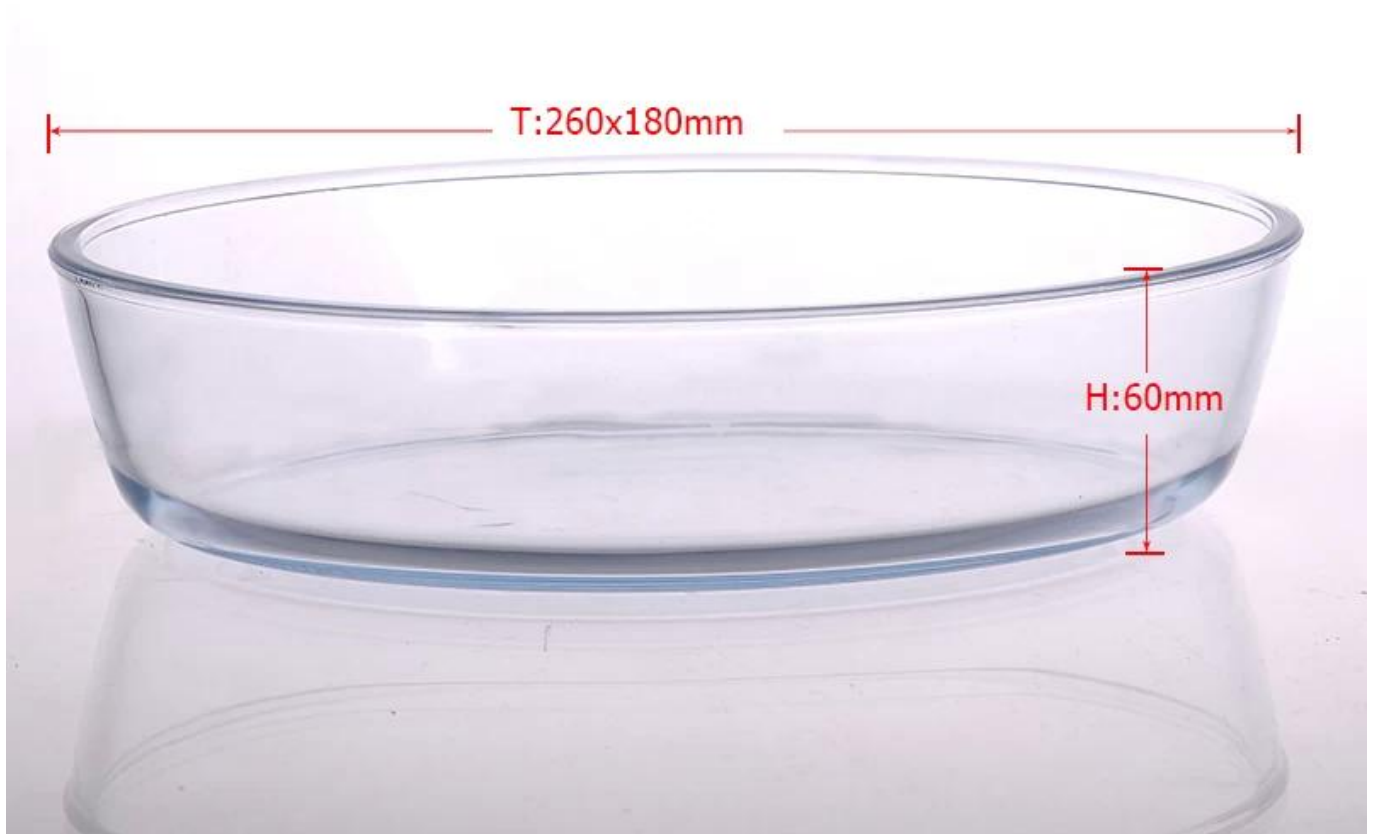

Lebensmittelbehälter Glasschüssel mit Deckel

Product Details

	Item Name	SGYH15041312
	Size	260mm * 180mm * 60mm
	Capacity	750ml
	Material	High white glass
	Color	Each finished is available
	Sample	7 Days
	Payment Terms	30% Advance by T / T in advance and the balance to be shown, Copy of L / C
	Certification	Food Safe, Dishwasher Test, FDA, LFGB, Ovenwave-Test
	For Your Choice	<ol style="list-style-type: none"> 1. Each Logo-Print on Glass Body 2. Each Color Painted, Matte, Galvanic, Laser for the Finish 3. Special Packaging like Shrink Film, Color Gift-Box, White-Box etc 4. Each Form, Size meet your demand

More Product Pictures

Similar Products Link

[Farbigen Glasschüssel,](#)

[herzförmige Glasschale
mit Farbdeckel](#)

[Runde Geschirr
verschlossenen Glasschale](#)

Office & Sample Room

Factory Show

Die Merkmale des Monats mundgeblasenem Glas