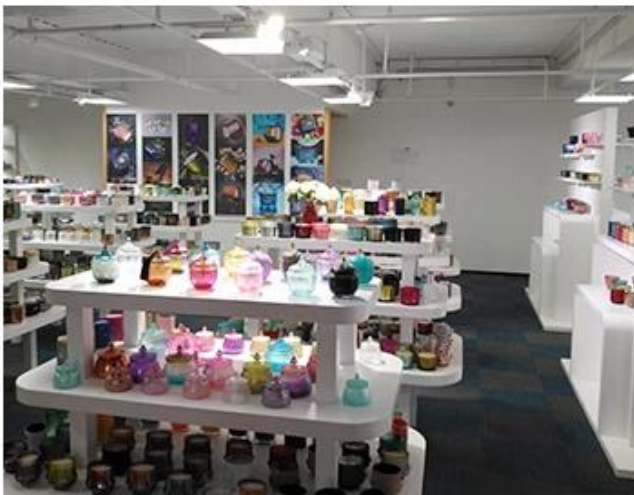

There are more than 5000 products in
sample room of Sunny Glassware
for your reference. No second Co. in China!

EXHIBITION

“

We have taken part in various exhibitions since 2002 year, like Shanghai, London, Las Vegas, Hongkong show.