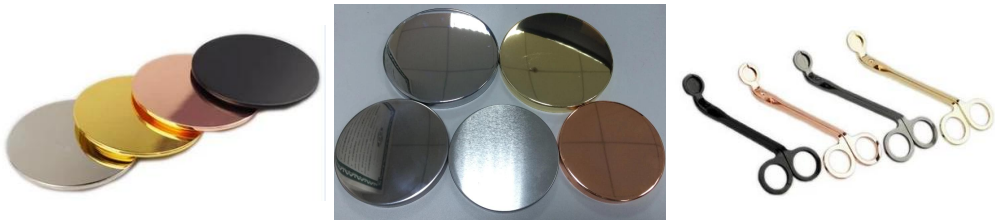

MOQ 3000pcs

More Product Pictures

Passendes Zubehör:

Auf Lager Gläser

| | | | |
|---|---|---|---------------------|
|  | SGGOHP19.1914 Dia.:96mm H:125mm | Sample available delivery time:7days | 2000pcs In stock |
|  | SGHPG816.3106 52x60x151 max dia for bowl: 62.9mm 170ml 200g MACHINE MAKE | Sample available delivery time:7days | 2000pcs In stock |
|  | G051.4823 81x84x211 max dia for bowl: 107.9mm 643ml 252g MACHINE MAKE | Sample available delivery time:7days | 2000pcs In stock |
|  | G051.1873 45X70X230 max dia for bowl: 55.6mm 252ml 242g MACHINE MAKE | Sample available delivery time:7days | 2000pcs In stock |

| In stock now | | | |
|--------------|---|---|-----------|
| SGJD8090 |  | TOP: 80mm HEIGHT: 90mm CAPACITY: 300ml | 1K MOQ |
| SGJD88100 |  | TOP: 88mm HEIGHT:100mm CAPACITY: 400ml WEIGHT: 340g | 1K MOQ |
| SGJB7080 |  | TOP: 70mm BOTTOM: 64mm HEIGHT:84mm CAPACITY:220ml WEIGHT:200g | 1K MOQ |