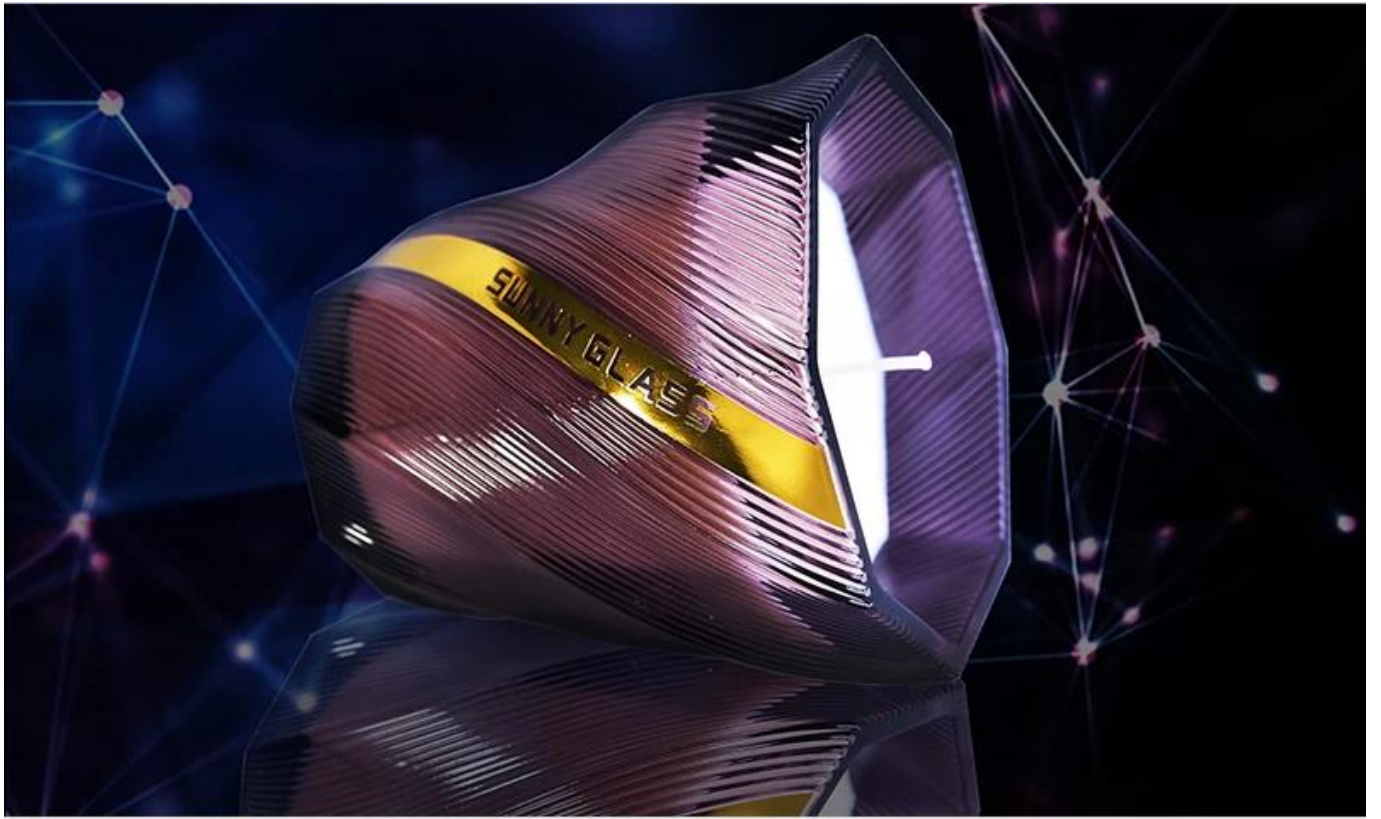

**12Oz 13z Mattglas Kerze Gläser Spirikeldesign Luxus
Goldene Linie Dekoration**

Exquisite Embossed Pattern

Capacity	365ml
Weight	424g

PS:

Sunny Glassware had applied the patent for our own designs they are protected by copyright and not allowed to show any other vendors to quote or copy. Meanwhile, it can be your private label product and won't supply others once you place order with defined qty.