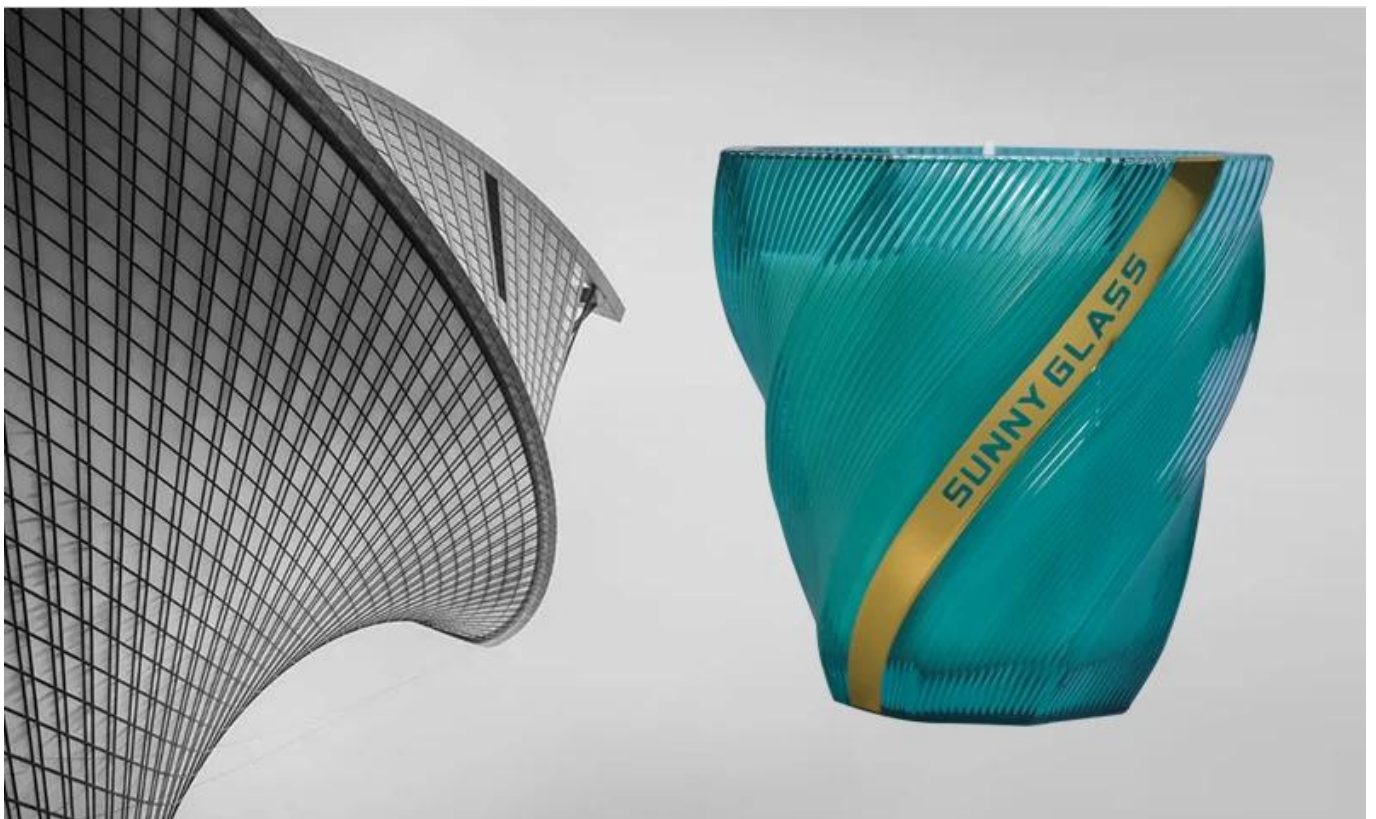

**12Oz 13z Mattglas Kerze Gläser Spirikeldesign Luxus
Goldene Linie Dekoration**

Exquisite Embossed Pattern

Capacity	365ml
Weight	424g

PS:

Sunny Glassware had applied the patent for our own designs they are protected by copyright and not allowed to show any other vendors to quote or copy. Meanwhile, it can be your private label product and won't supply others once you place order with defined qty.