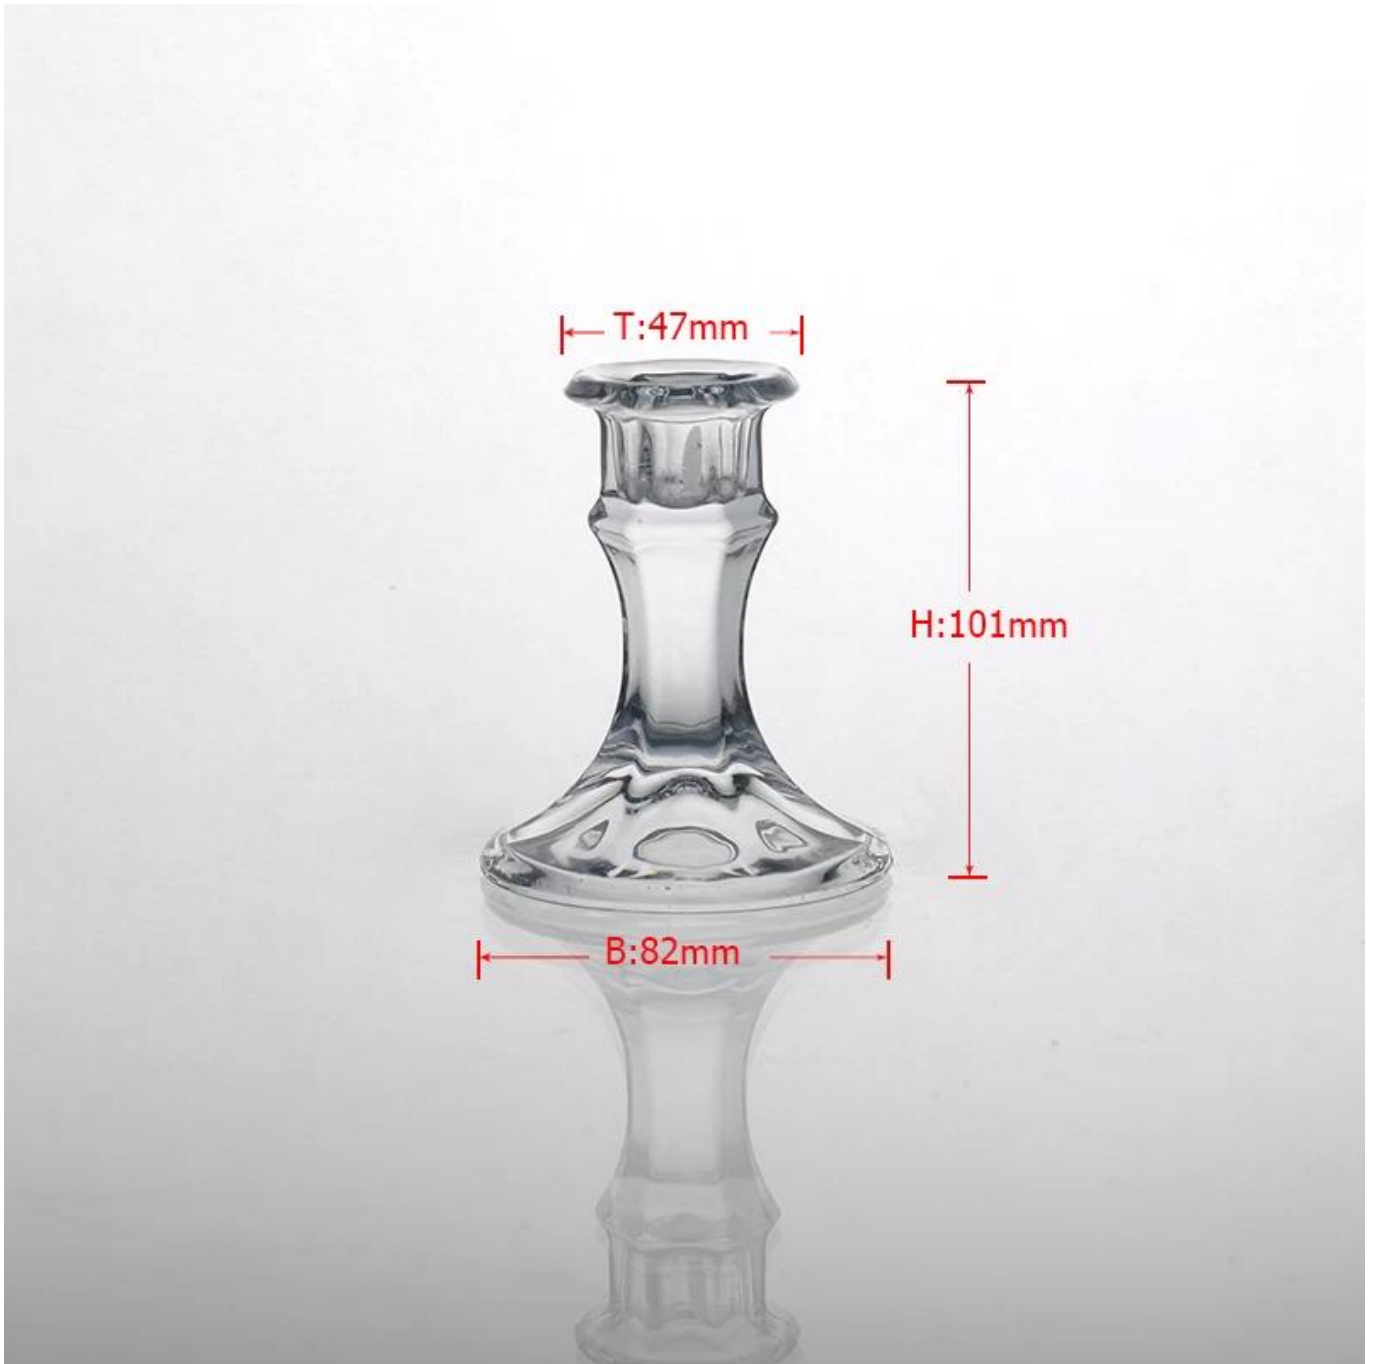

Similar Products Link *Every day is sunny day*