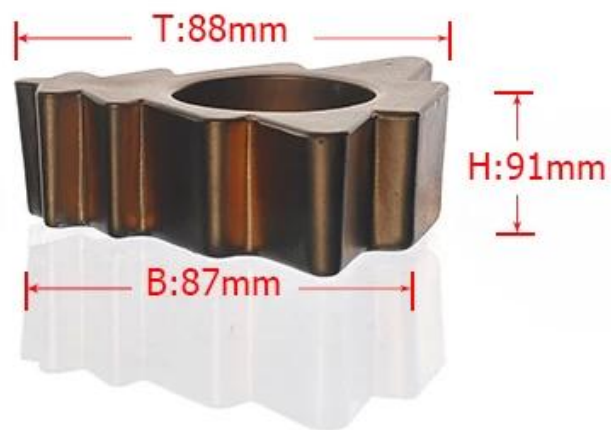

Similar Products Link

Every day is sunny day