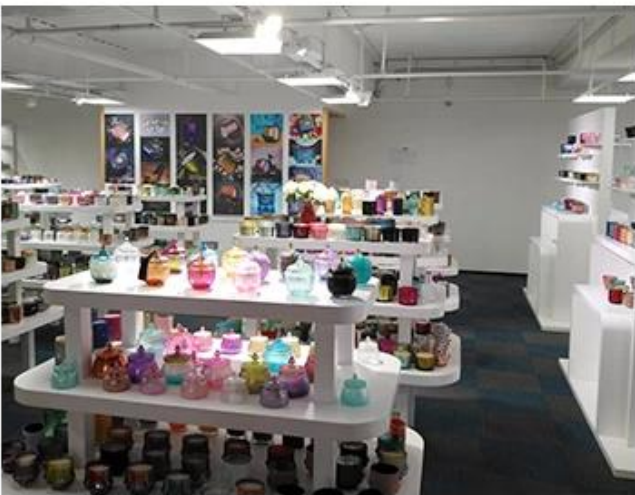

# Office & Sample Room

1,800

5000

5000

# SAMPLE ROOM

There are more than 5000 products in  
sample room of Sunny Glassware  
for your reference. No second Co. in China!

Factory Show