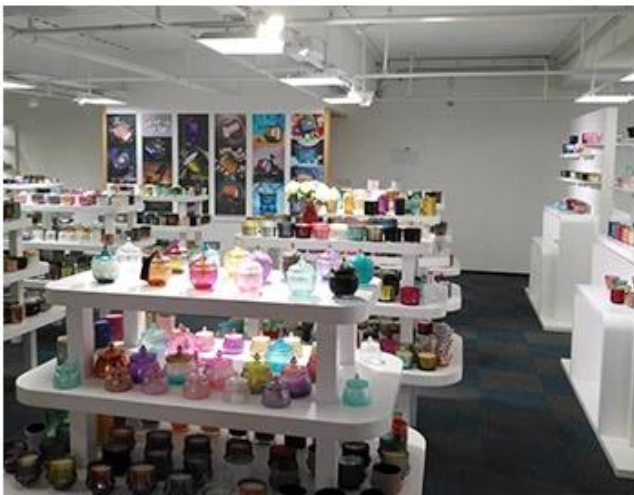

Wooden case

Office & Sample Room

1,800

5000

5000

SAMPLE ROOM

There are more than 5000 products in
sample room of Sunny Glassware
for your reference. No second Co. in China!

Factory Show