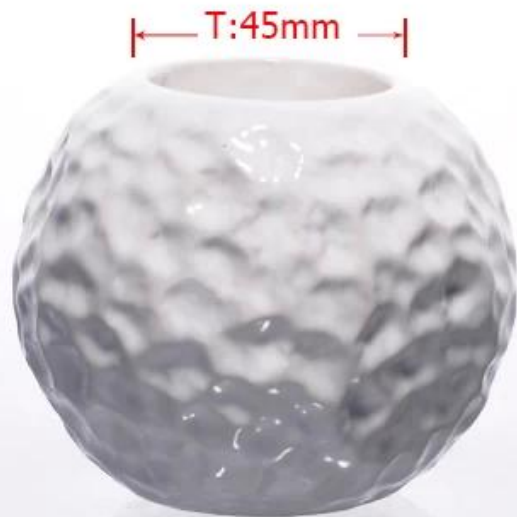

Product Details

Every day is sunny day

SGXJS14120817	
	1.5 215
	448
	50000
	35
	30 T / T
	1. 2. 3. 4. FDA; CA 65
	1. 2. 3. 4. 5.

More Product Pictures

Every day is sunny day

T:45mm

H:110mm

B:47mm