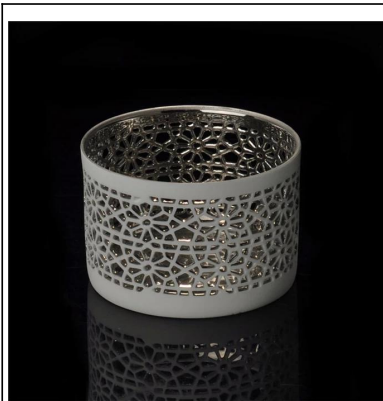

More Product Pictures

Similar Products Link

Product display

Candle Holder

Glass Tumbler

Glass Jar

Double Wall Glass

Wine Glass