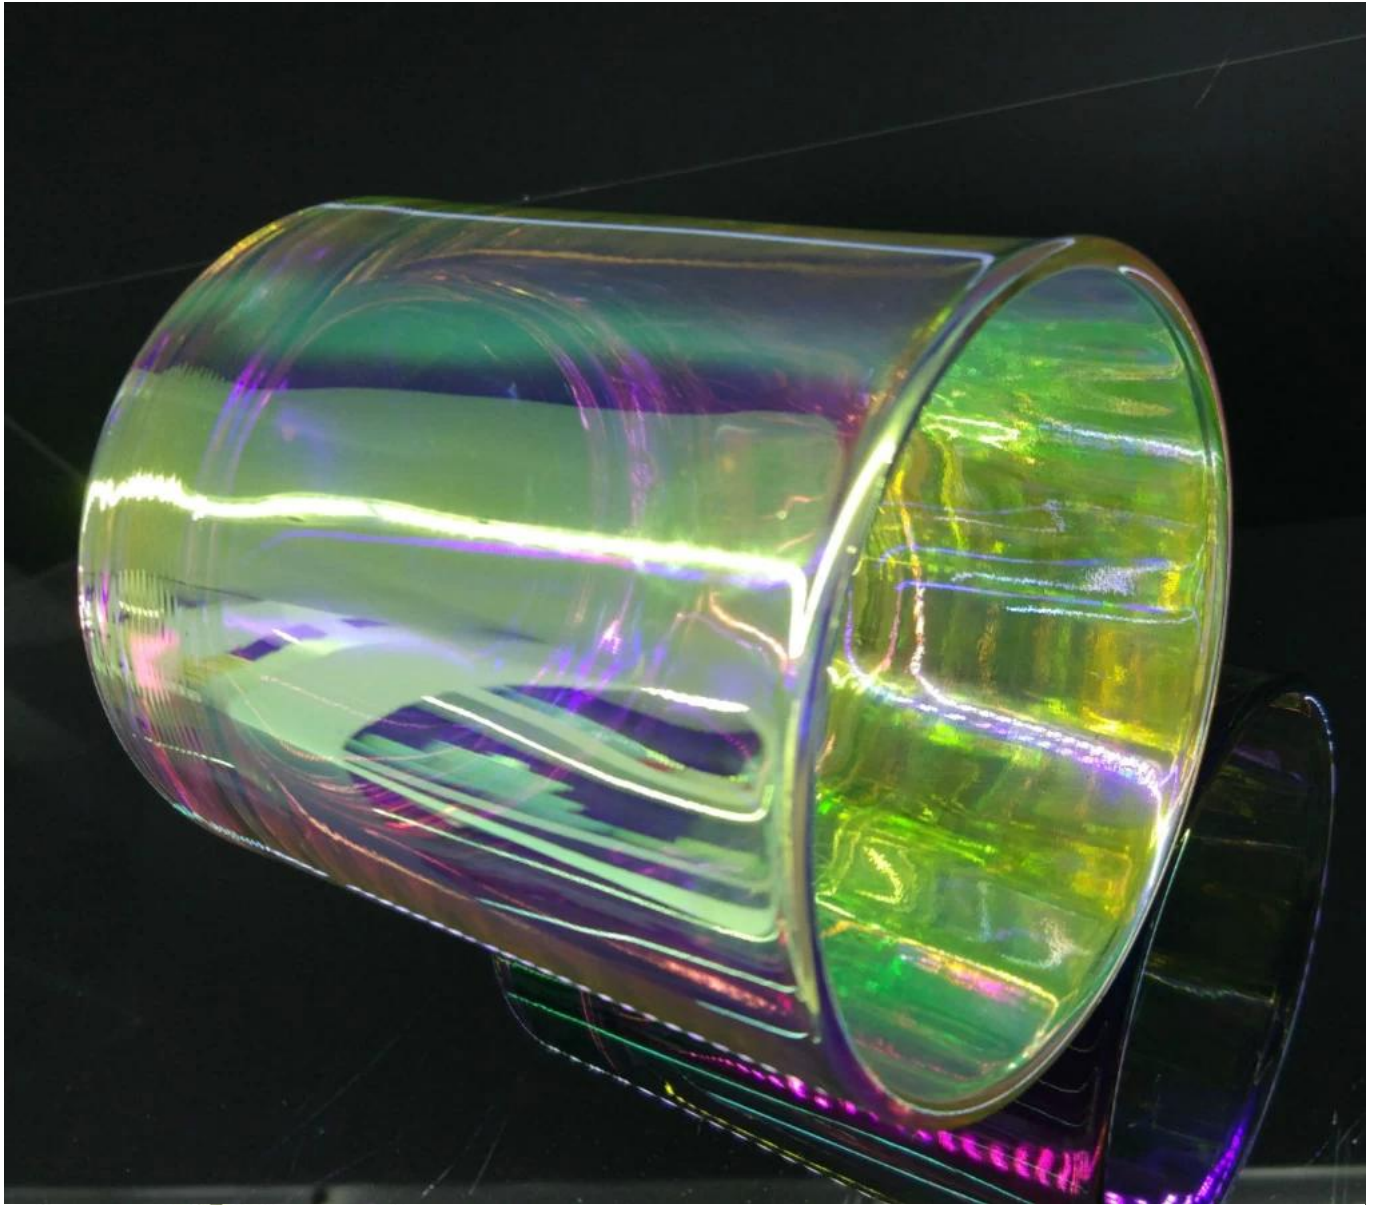

300ml 10oz

### Product Details

SG8090RX	
	1. 5 2. 15
	448
	500,000 1,000,000
	35
	30
	1. <span style="color: blue;">ASMT</span> 2. 3. 4. ASMT
	1. 2. 3. 4. 5.

Office & Sample Room