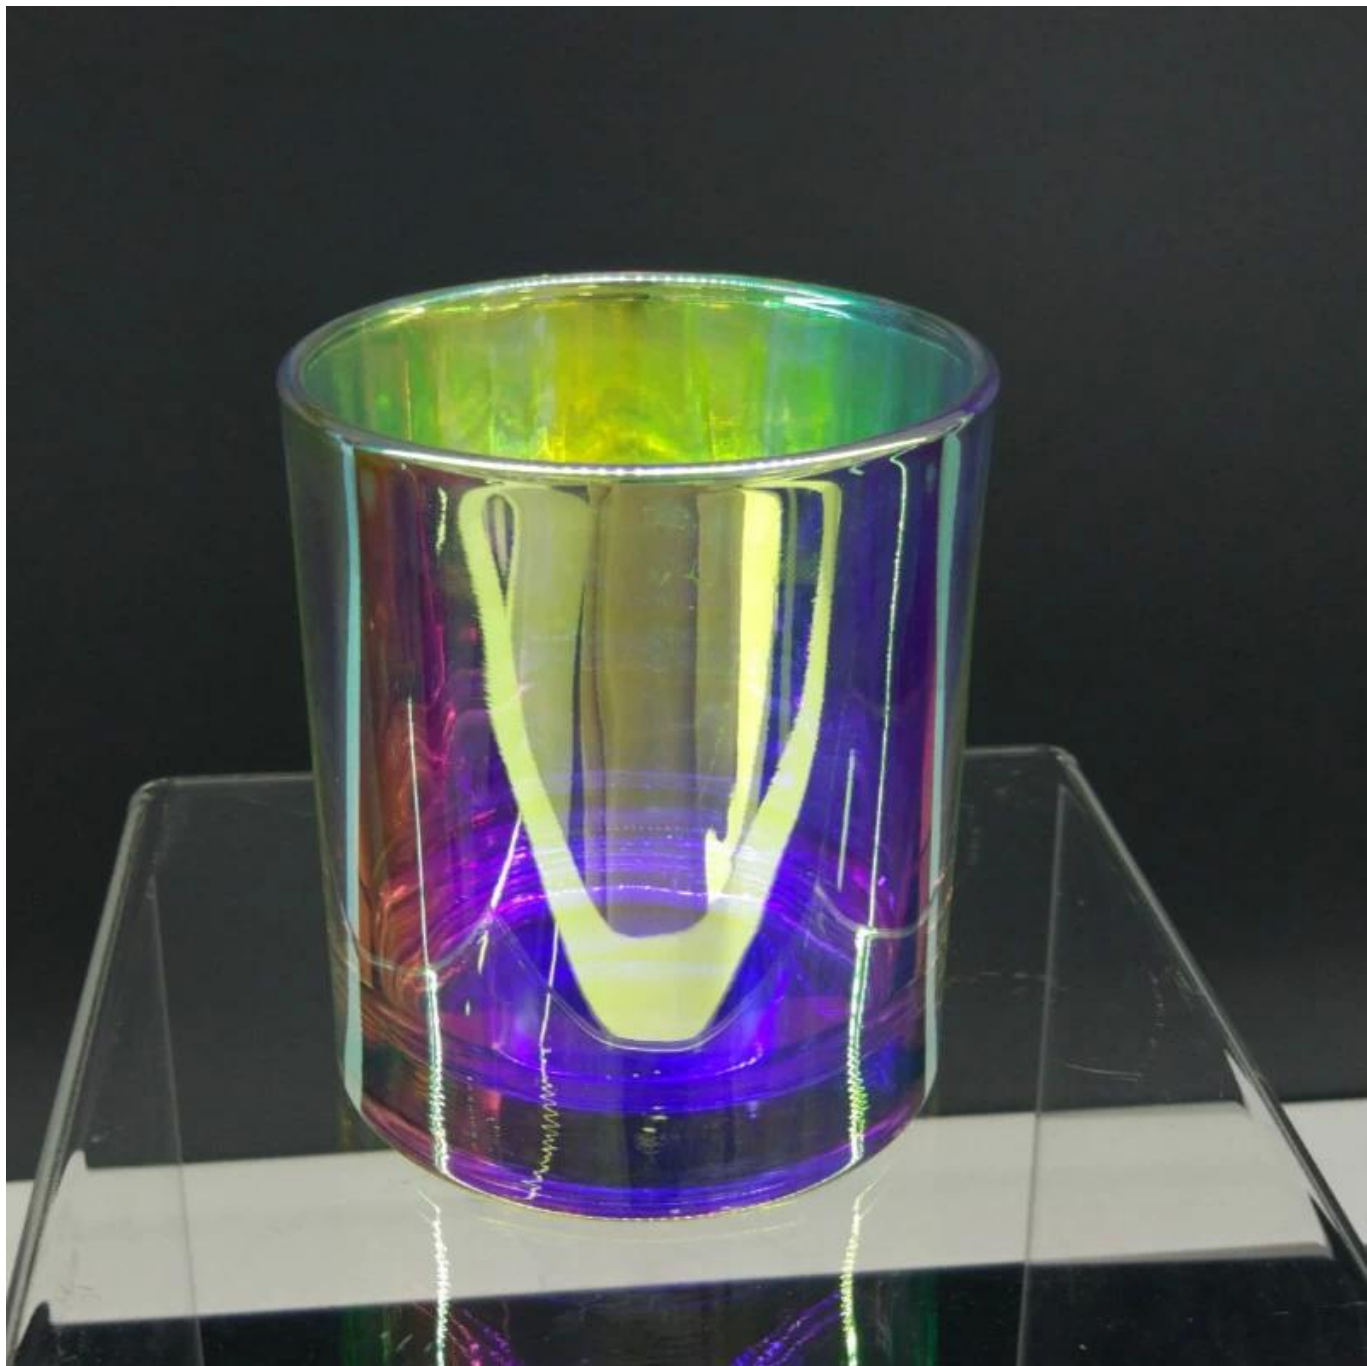

300ml 10oz

### Product Details

SG8090RX	
	1. 5 2. 15
	448
	500,000 1,000,000
	35
	30
	1. <span style="color: blue;">ASMT</span> 2. 3. 4. ASMT
	1. 2. 3. 4. 5.

Office & Sample Room