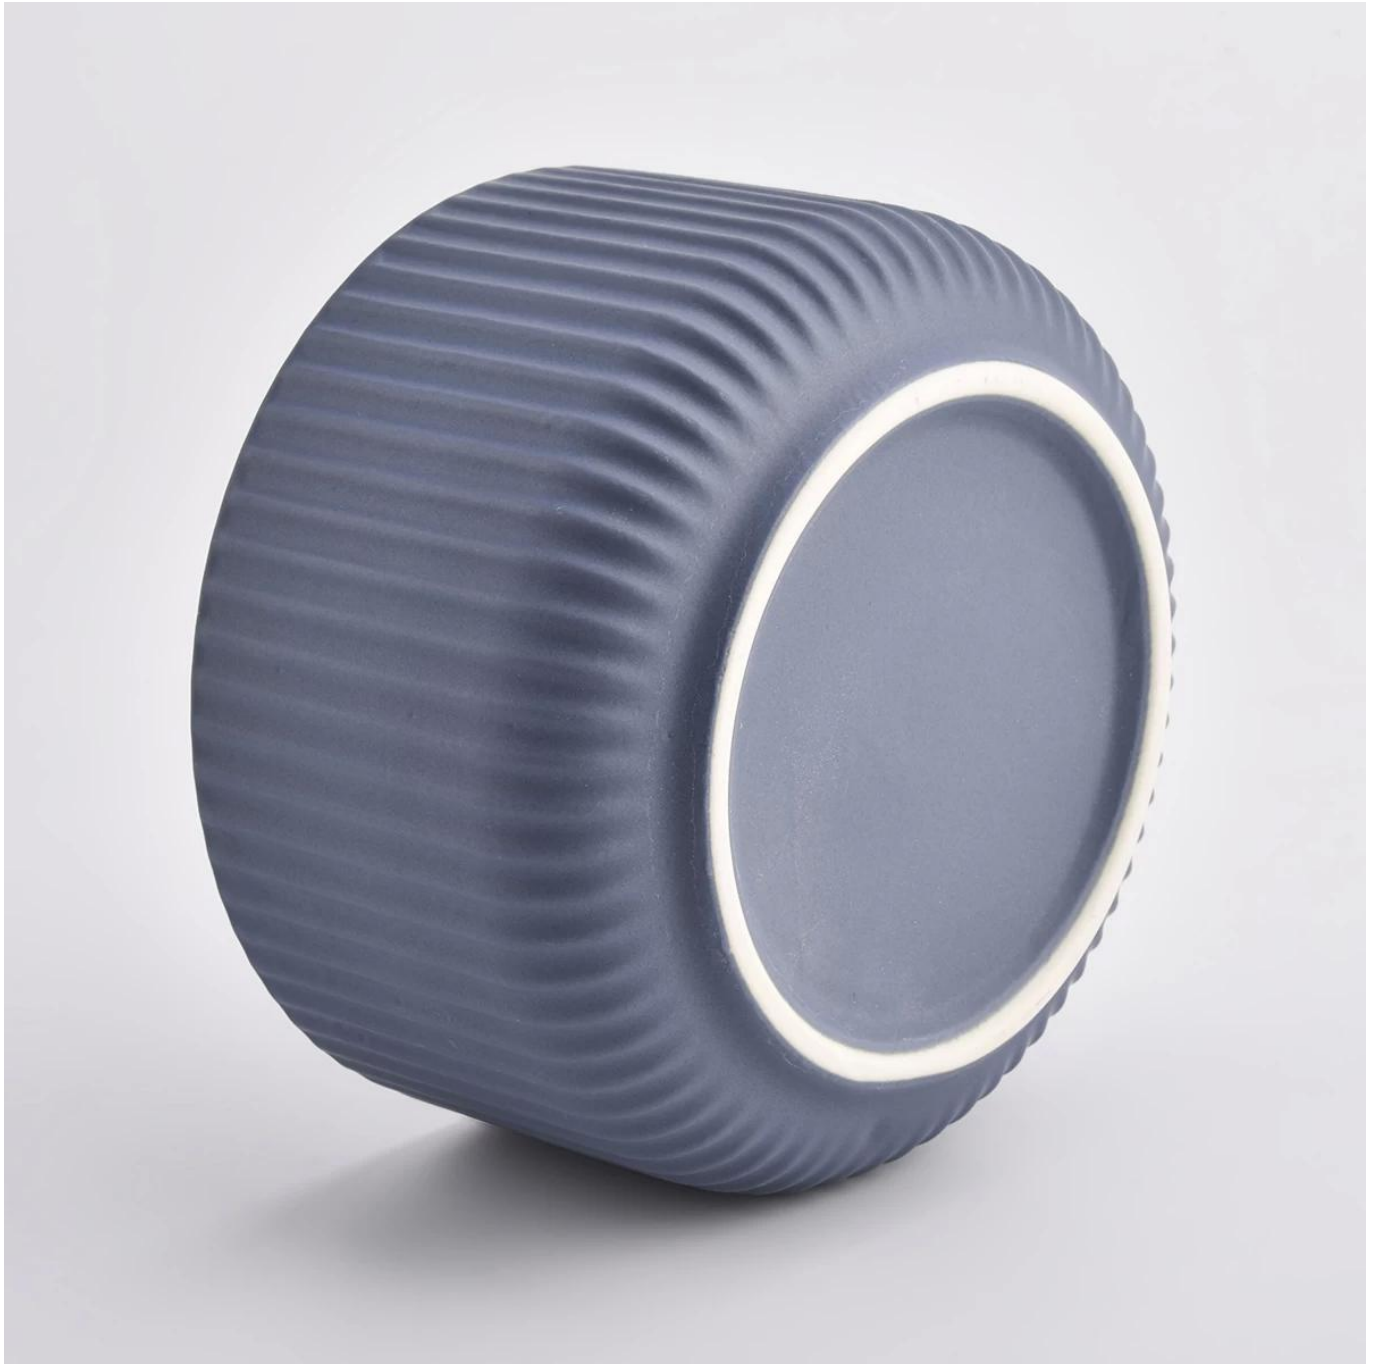

Office & Sample Room