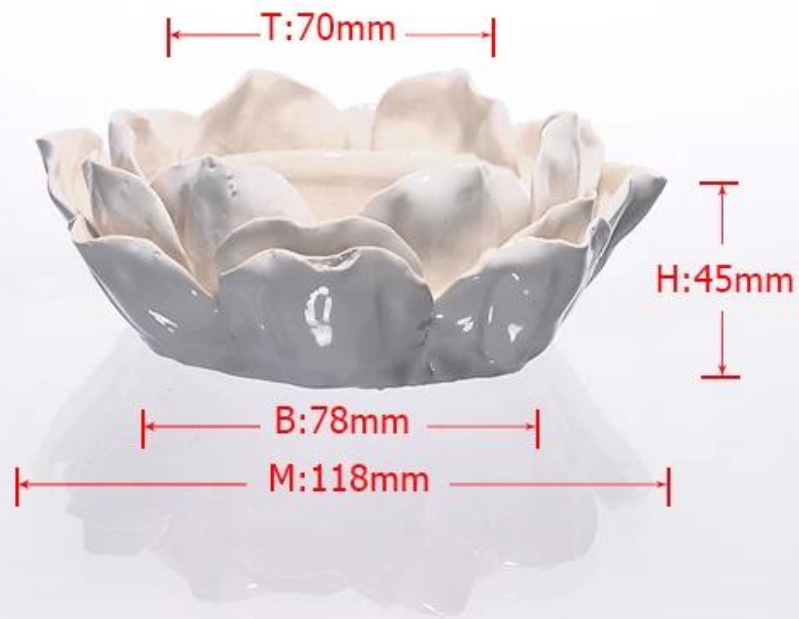

# Product Details

Every day is sunny day

SGXJS14120811	
	1.5 215
	448
	50000
	35
	30 T / T
	1. 2. 3. 4. FDA; CA 65
	1. 2. 3. 4. 5.

# More Product Pictures

Every day is sunny day

T:70mm

H:45mm

B:78mm

M:118mm

 **Similar Products Link** *Every day is sunny day*