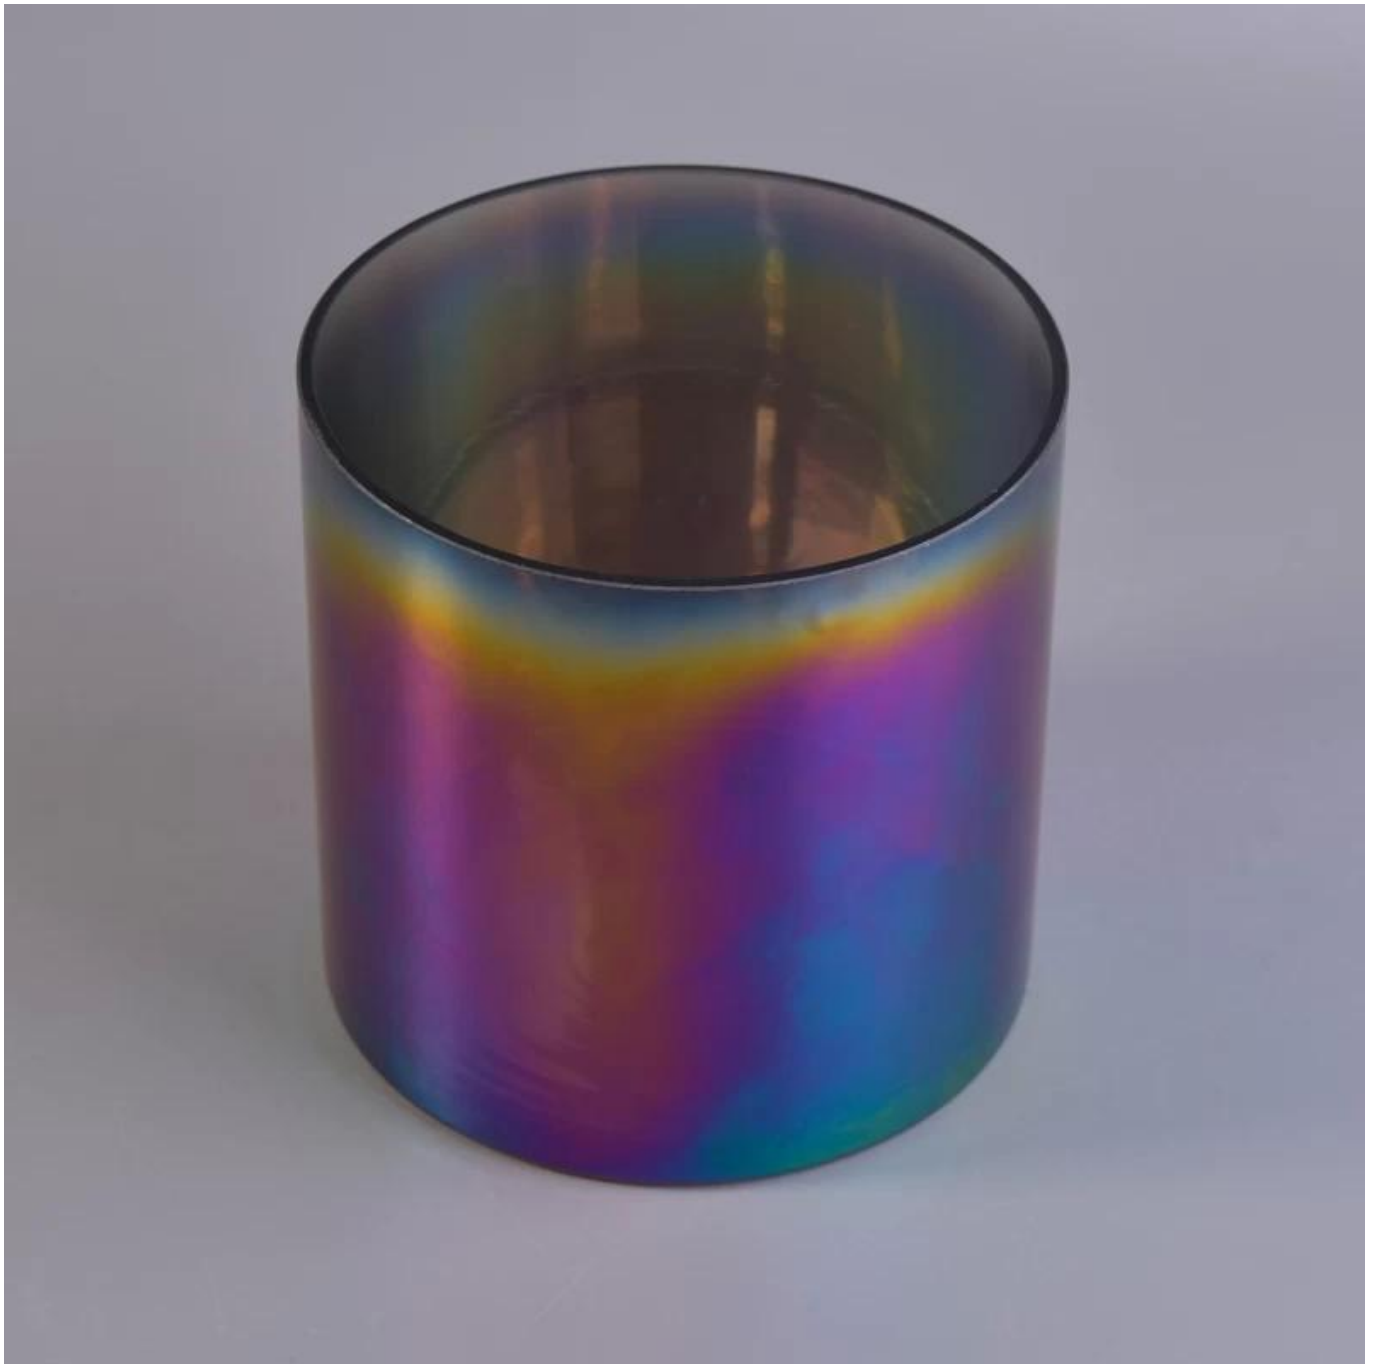

## Product Details

|    |  |
|----|--|
| 品名 | SGLYP17042206<br>140mm<br>134mm<br>113mm<br>1020mm<br>1215mm |
| 规格 |  |
| 材质 |  |
| 数量 | 7  |
| 包装 | 30T / T  |
| 标准 | ASTM   |
| 备注 | 1.<br>2.<br>3.   |

## More Product Pictures