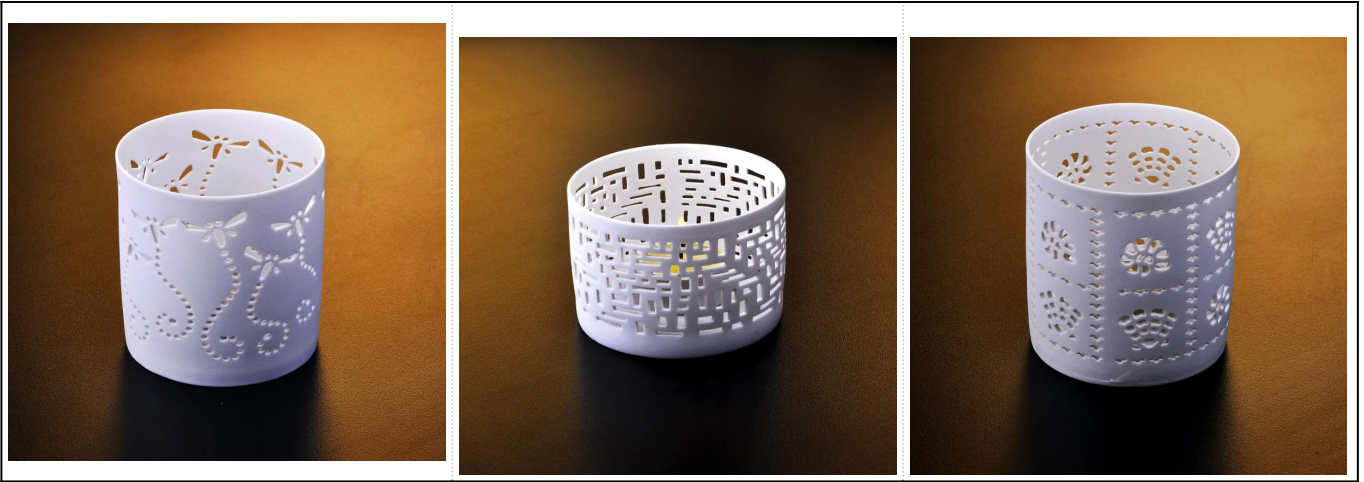

Office & Sample Room