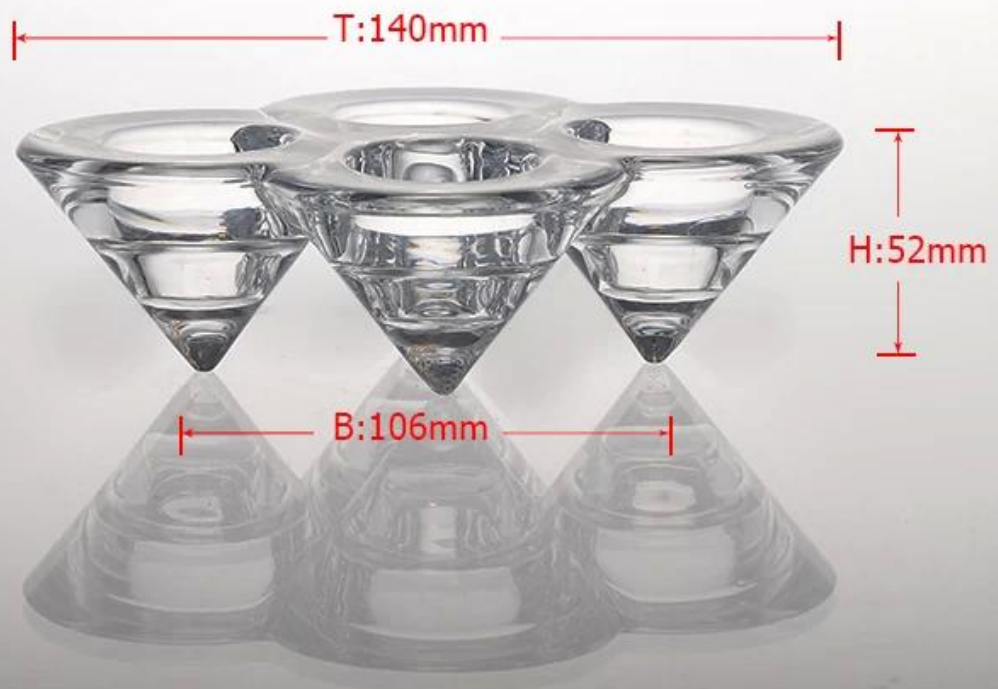

Similar Products Link

Every day is sunny day