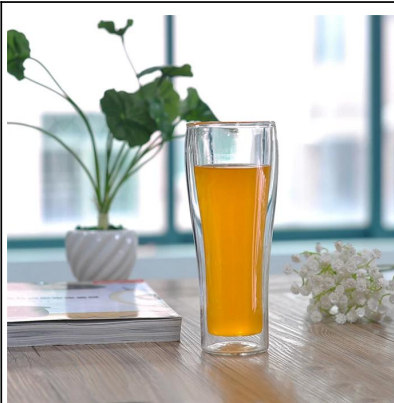

More Product Pictures

Similar Products Link

Product display

Candle Holder

Glass Tumbler

Glass Jar

Double Wall Glass

Wine Glass