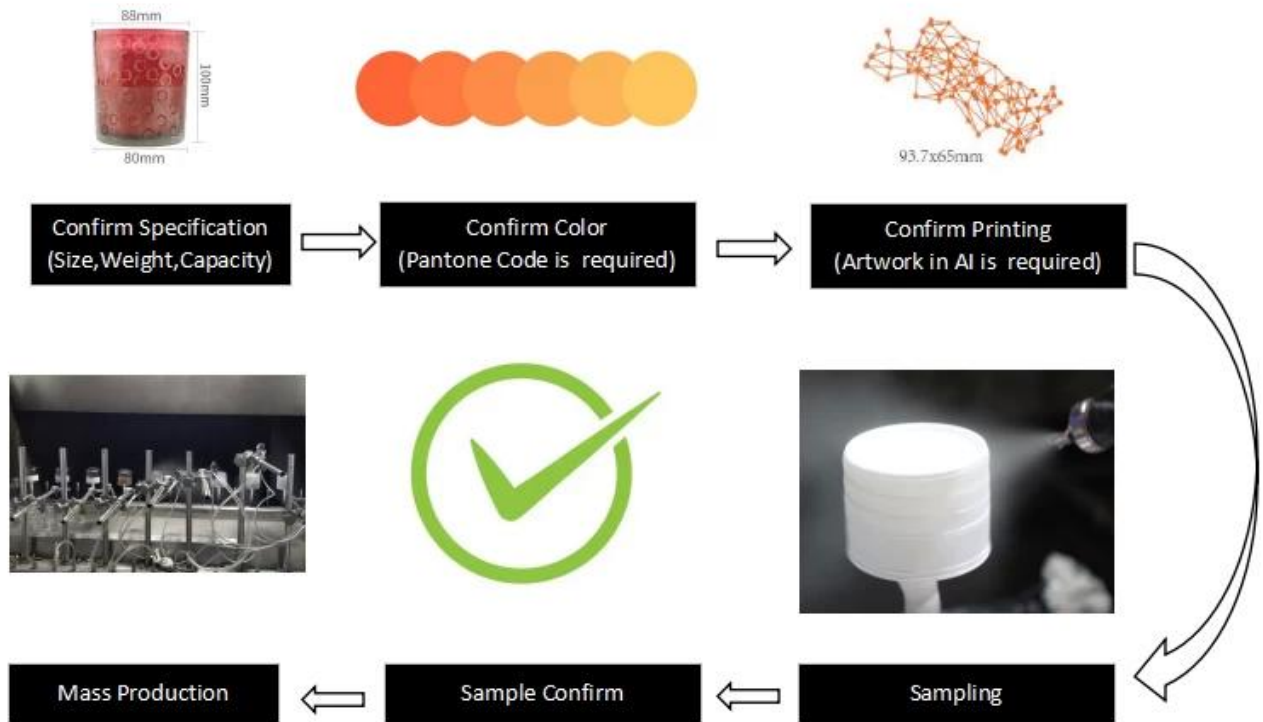

| | |
|----------|-------|
| Capacity | 289ml |
| weight | 390g |

Product Customization Process

Sunny Glassware Wicks Reed Lids

Brand Value Boost

GIFT BOX

Sunny award-winning team of designers tailor the exquisite boxes, they are easy to label and are sure to set your brand apart