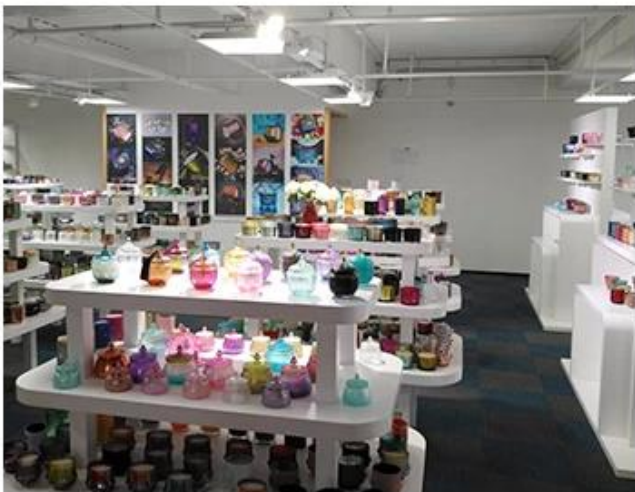

We have Normal packing,PVC box,Window box,carton box,pallet
Color box,White box,ect.
of course,we can customize Individual gift box for you.

Wooden case

Office & Sample Room

1,800

5000

5000

SAMPLE ROOM

There are more than 5000 products in
sample room of Sunny Glassware
for your reference. No second Co. in China!