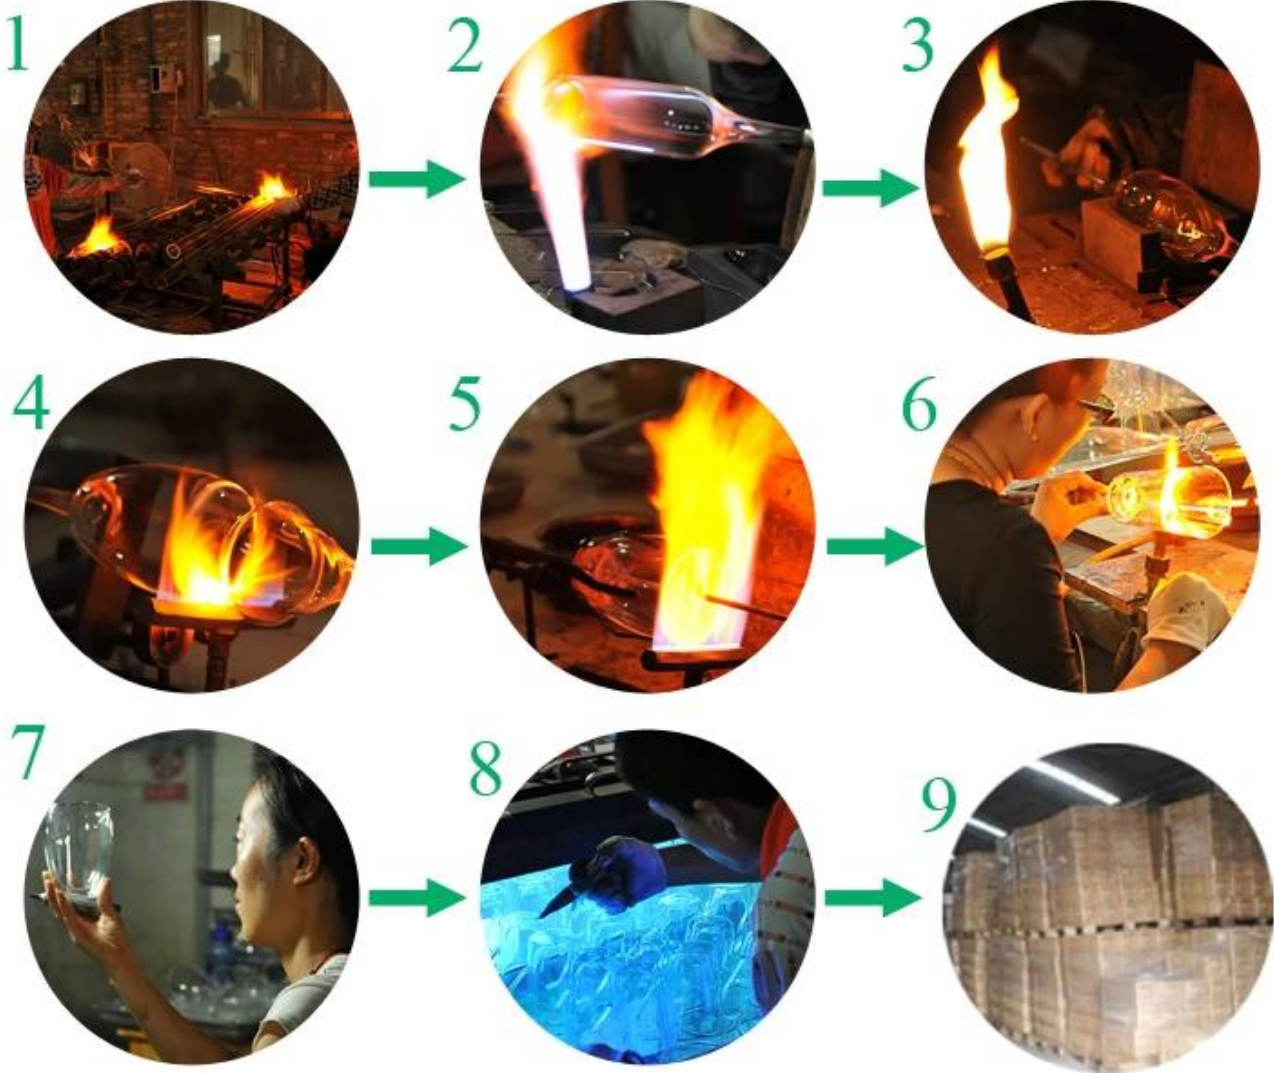

Borosilicate glass

Our Company & Sample Room *Every day is sunny day*