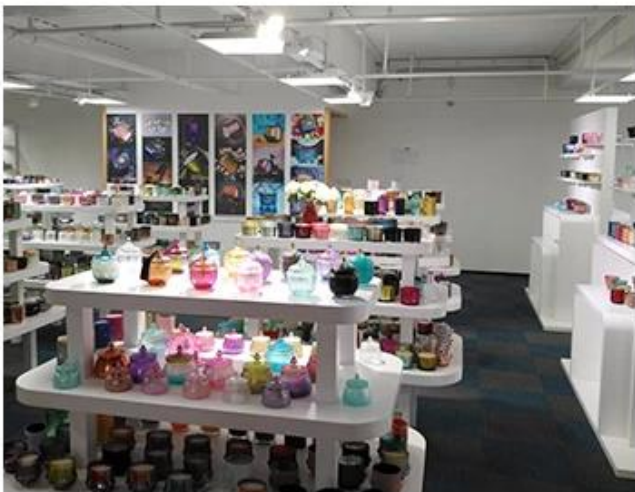

Gift box

Carton

Pallet

We have Normal packing,PVC box,Window box,carton box,pallet
Color box,White box,ect.
of course,we can customize Individual gift box for you.

Wooden case

SAMPLE ROOM

There are more than 5000 products in
sample room of Sunny Glassware
for your reference. No second Co. in China!