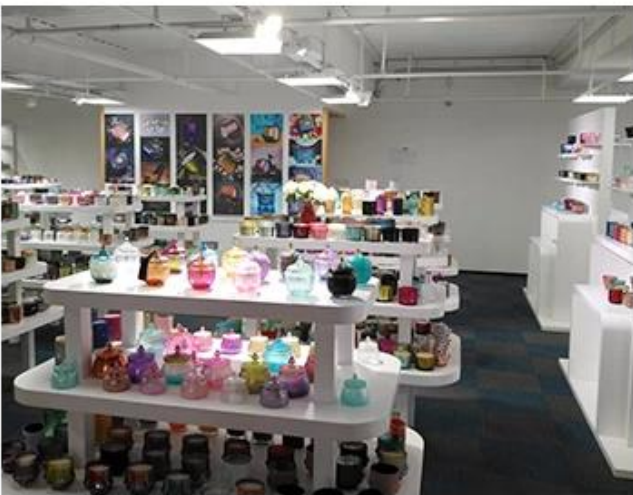

SAMPLE ROOM

There are more than 5000 products in
sample room of Sunny Glassware
for your reference. No second Co. in China!

Factory Show

XXXXXXXXXXXXXXXXXXXXXXXXXXXXXX