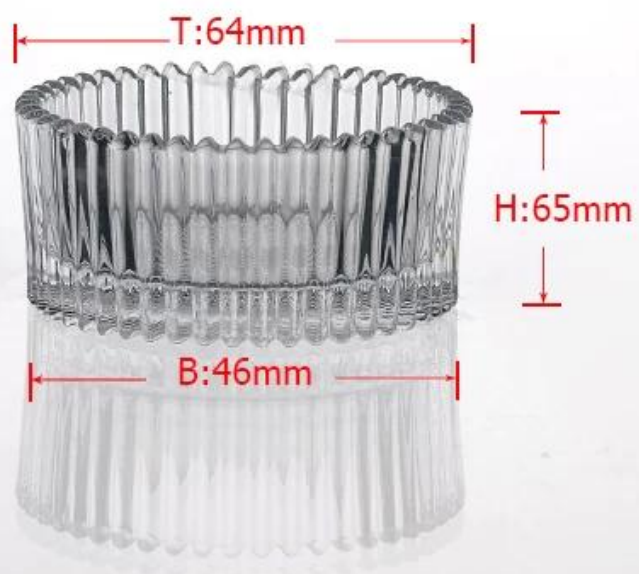

Product Details

Every day is sunny day

Model	SGHY064
Material	Aluminum
Color	Black
Dimensions	1. 1000mm x 1000mm x 5mm 2. 1000mm x 1000mm x 15mm
Weight	1000mm x 6mm / 1000mm x 72mm / 1000mm
Capacity	500,000~1,000,000mm ³ /mm
Lead Time	1000mm x 1000mm x 35mm
Payment	T/T 30% deposit, balance before shipment
Shipping	By sea or by air
Features	<ol style="list-style-type: none"> 1. High precision 2. Durable 3. Easy to use 4. FDA & CA65 certified
Applications	<ol style="list-style-type: none"> 1. Industrial 2. Medical 3. Laboratory 4. Research 5. Education

More Product Pictures

Every day is sunny day

T:64mm

H:65mm

B:46mm

 [Similar Products Link](#)

Every day is sunny day

□□□□

□□□□

□□□□

Machine pressed

SGS

Test Report No.: GZHG140621053CD-01 Date: Jun 24, 2014 Page 1 of 4

SHENZHEN SUNNYGLASSWARE CO., LTD
 FMS01-503, BUXIN COMMERCIAL BUILDING, YON LAD, LUOHU DISTRICT, SHENZHEN,
 GUANGDONG, CHINA

The following sample(s) was/were submitted and identified on behalf of the client as:
 Sample Description : DECORATOR GLASS
 Buyer : DPM FRAGRANCE
 Country of Destination : U.S.A
 Test Performed : Selected test(s) as requested by applicant
 Sample Receiving Date : Jun 11, 2014
 Test Performing Date : Jun 11, 2014 to Jun 16, 2014
 1 Result(s) : For further details, please refer to the following page(s)