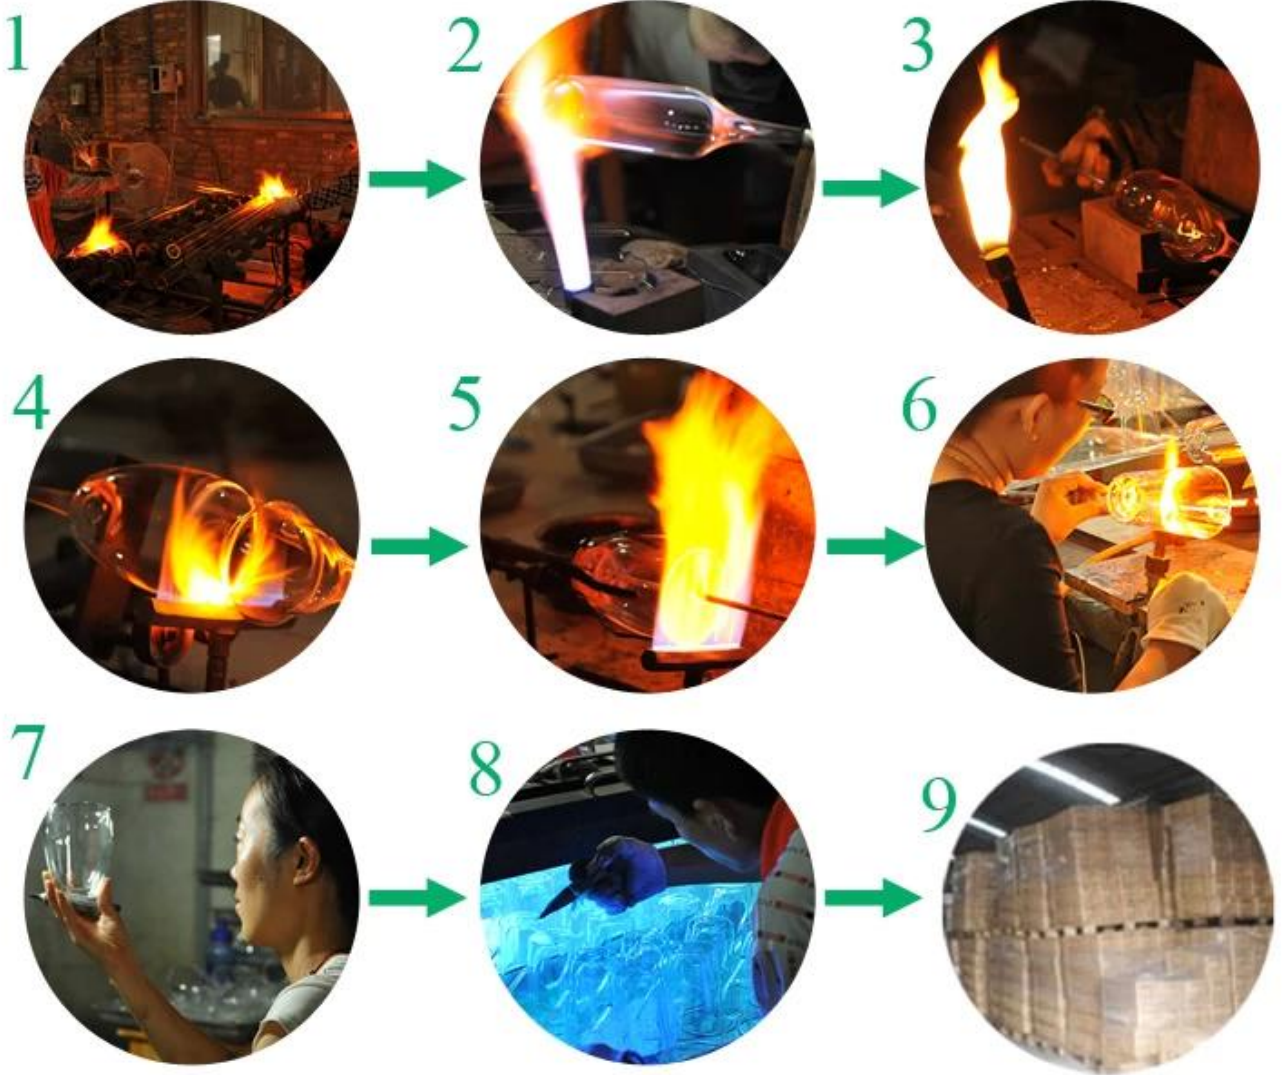

Borosilicate glass

Our Company & Sample Room *Every day is sunny day*