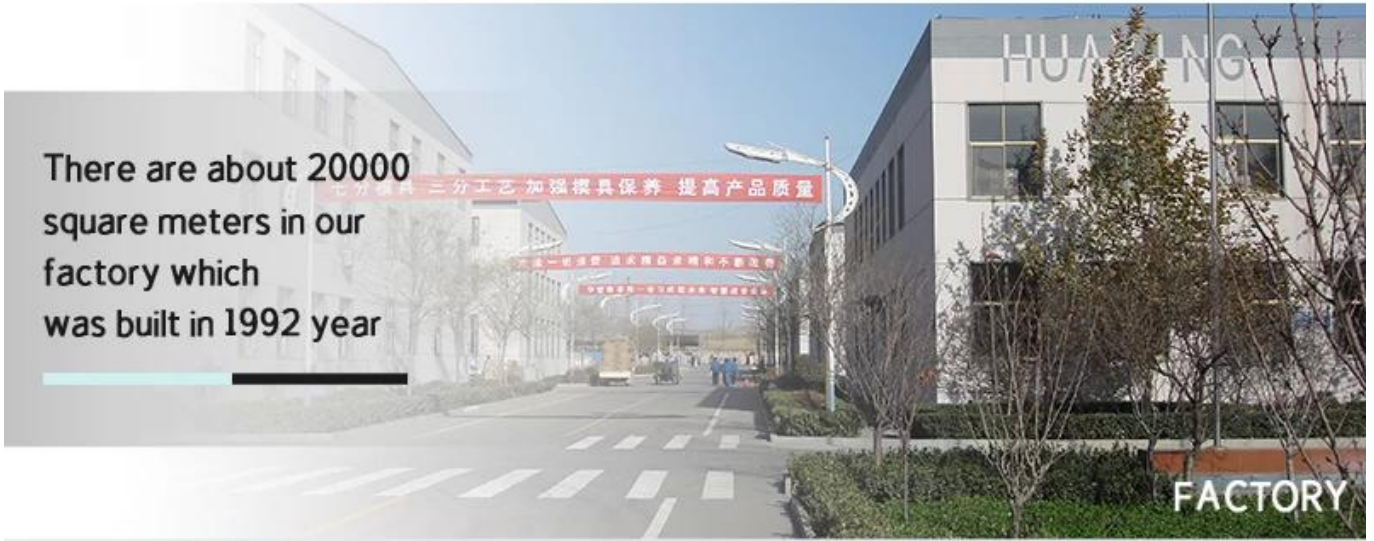

ABOUT FACTORY

There are about 20000 square meters in our factory which was built in 1992 year

PROCESS CRAFTS

We are strict in every procedure

polishing

Machine pressure

Blowing machine

The ranks of machine