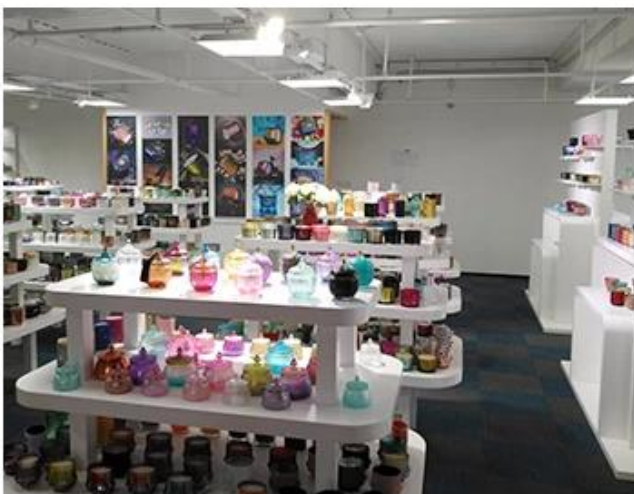

# SAMPLE ROOM

---

There are more than 5000 products in  
sample room of Sunny Glassware  
for your reference. No second Co. in China!