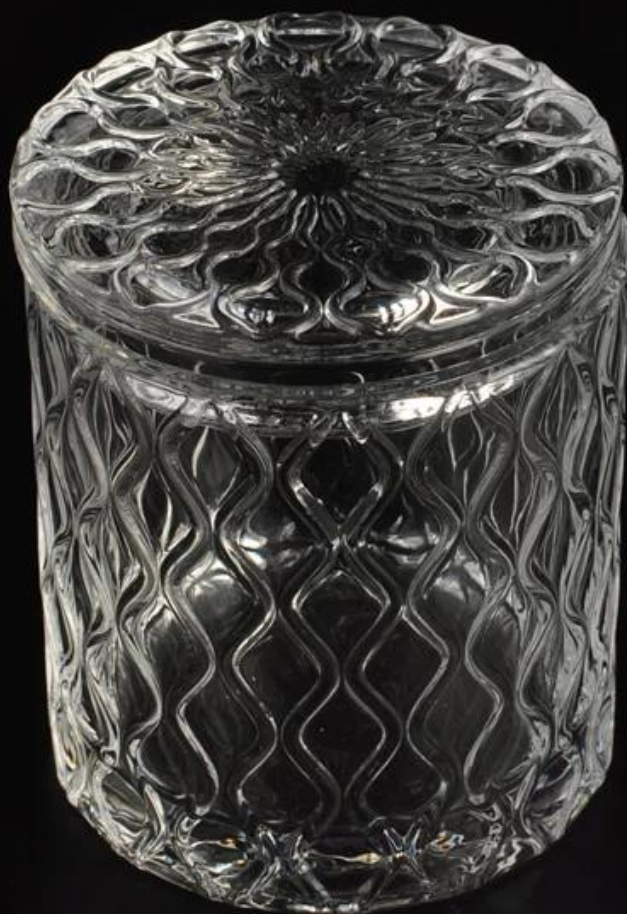

Wholesale decorative glass candle jar with lid

Product Details

| | | |
|--|------------------|---|
|  | Item No | SGHY16011905 |
| | Size | Top dia 80mm Bottom dia 80mm Height 84mm Weight 313g Capacity 275ml Lid: Top dia 79mm Bottom dia 67mm Height 20mm Weight 122g |
| | Item Name | Wholesale decorative glass candle jar with lid |
| | Material | High white glass |
| | Surface finish | color spray, electroplating, etc are available |
| | Sample | 7days |
| | Terms of payment | 30% deposit by T/T in advance and the balance after showing copy of B/L |
| | Certification | ASTM Test (for candle holder) |
| | For your choice | 1, Any logo printing on glass body 2, Any color painted, frosted, electroplating, logo laser for the finish 3, Special packing like shrink wrap, color gift box, white box etc 4, Any shape, size meet your need |

More Product Pictures

[Similar Products Link](#)

[Cylinder tealight candle holder](#)

[Round small tealight holder](#)

[Flower shape cylinder jade amber color decorative glass candle jar candle holder](#)