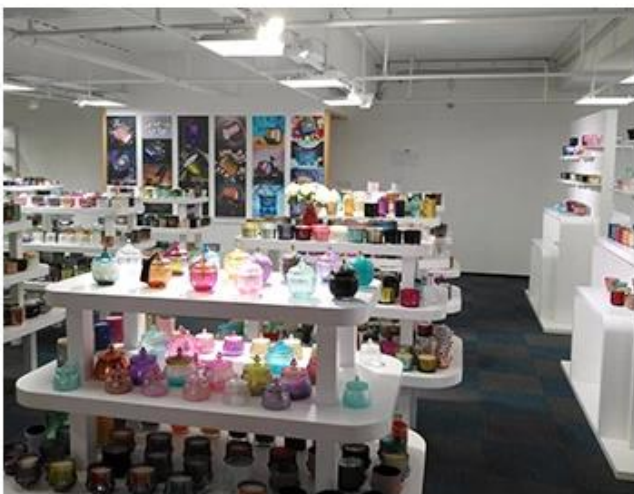

of course, we can customize
Individual gift box for you.

Carton

Wooden case

Pallet

CERTIFICATES

SAMPLE ROOM

There are more than 5000 products in
sample room of Sunny Glassware
for your reference. No second Co. in China!