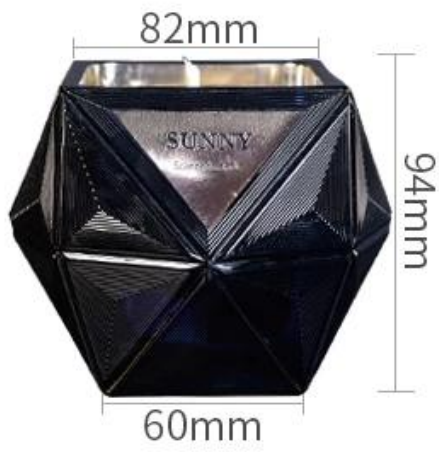

300ml logo OEM

Exquisite Embossed Pattern

Capacity

300ml

Weight

1076g

PS:

Sunny Glassware had applied the patent for our own designs they are protected by copyright and not allowed to show any other vendors to quote or copy. Meanwhile, it can be your private label product and won't supply others once you place order with defined qty.