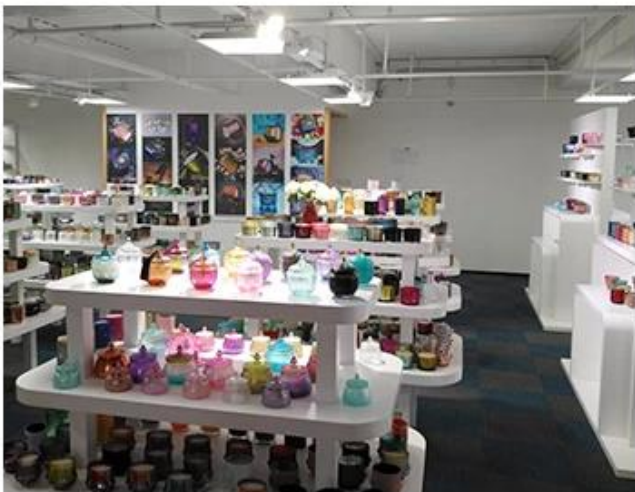

SAMPLE ROOM

There are more than 5000 products in
sample room of Sunny Glassware
for your reference. No second Co. in China!

Factory Show