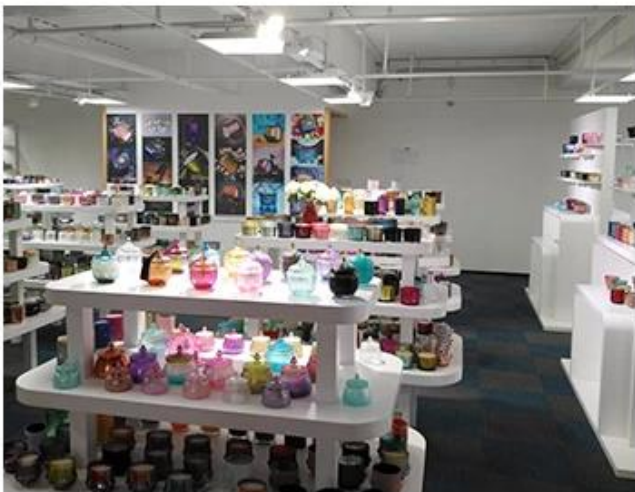

Wooden case

Office & Sample Room

1,800

5000

5000

SAMPLE ROOM

There are more than 5000 products in
sample room of Sunny Glassware
for your reference. No second Co. in China!

Factory Show