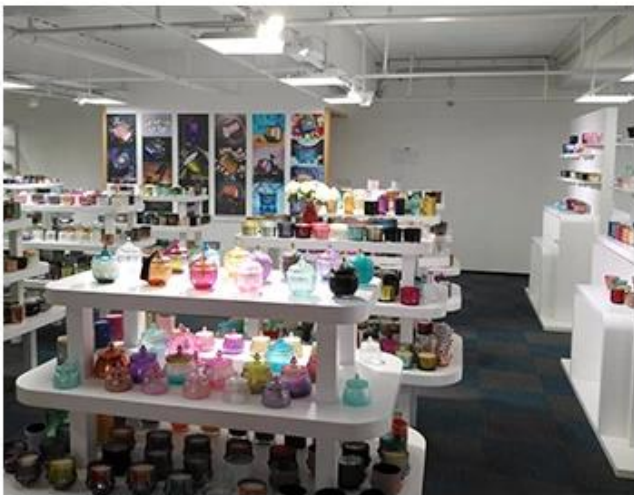

of course, we can customize
Individual gift box for you.

Carton

Wooden case

Pallet

SAMPLE ROOM

There are more than 5000 products in
sample room of Sunny Glassware
for your reference. No second Co. in China!