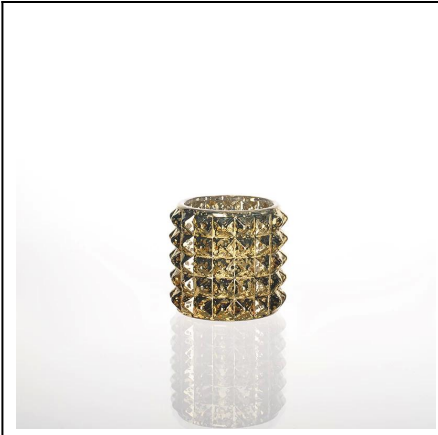

□□□□□□

Office & Sample Room