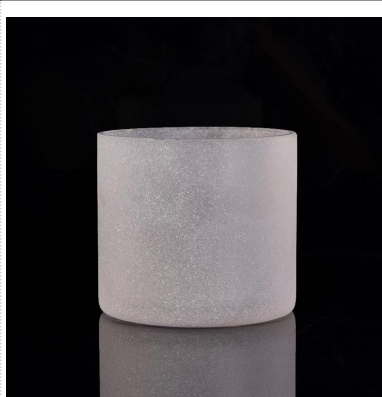

[Similar Products Link](#)