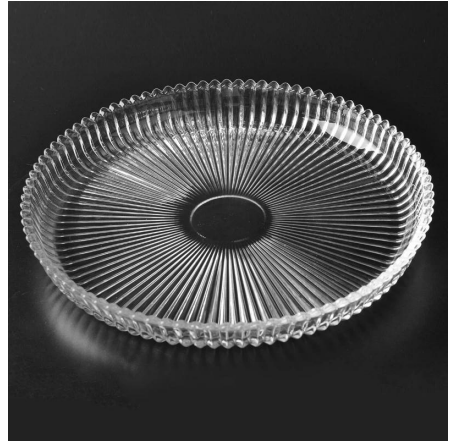

Office & Sample Room

本公司自1992年成立以来，已有20多年的历史。我们拥有完善的质量管理体系，通过了ISO9001:2015认证。我们拥有4,000多名员工，提供OEM/ODM服务。我们提供全面的保险服务，确保您的利益。我们提供QC服务，确保您的产品质量。我们提供OEM/ODM服务，确保您的产品符合您的要求。