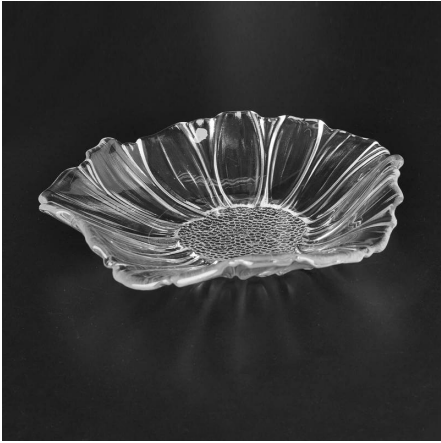

Office & Sample Room

本公司自1992年成立以来，已有20多年的历史。我们拥有完善的质量管理体系，通过了ISO9001:2015认证。我们拥有4,000多名员工，提供OEM/ODM服务。我们提供全面的保险服务，确保您的利益。我们提供QC服务，确保您的产品质量。我们提供OEM/ODM服务，确保您的产品符合您的要求。