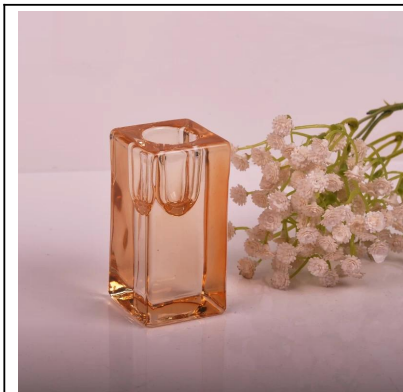

Tealight

Product Details

| | |
|------------|---|
| Model No. | SGHX16121304 |
| Material | Plastic |
| Color | White |
| Dimensions | 1. 5cm x 5cm x 5cm 2. 15cm x 15cm x 15cm |
| Weight | 24g x 36pcs |
| Quantity | 50 x 100 |
| Usage | 35 |
| Material | 30cm T / T / B / L |
| Material | |
| Material | 1. 2. Q / C 3. |
| Material | 1. logo 2. 3. 4. 5. |

More Product Pictures

Similar Products Link

Office & Sample Room

Factory Show

□□□□