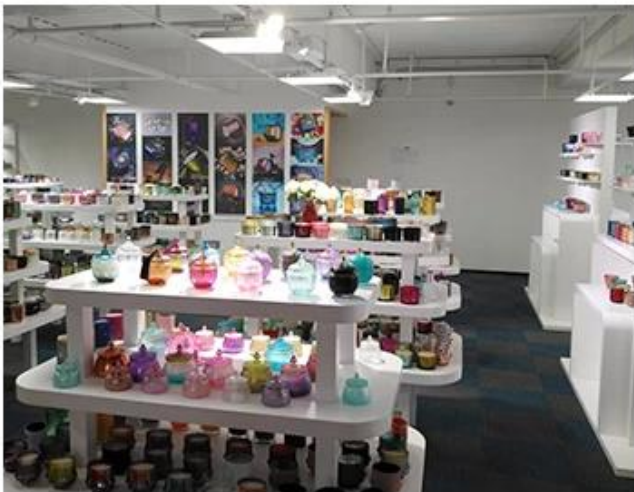

SAMPLE ROOM

There are more than 5000 products in
sample room of Sunny Glassware
for your reference. No second Co. in China!

Factory Show