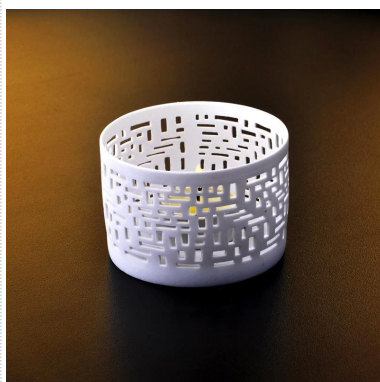

## Popular items for ceramic candle holder

Ceramic candle holder

**S** SUNNY  
美 阳 玻 璃

Item No.: SGJH15112207

Item No.: SGJH15112208

Item No.: SGJH15112209

Product Details

	Item Name	<a href="#">Popular items for ceramic candle holder</a>
	Item number.	SGDS15061902
	Size	Top dia: 90mm * Bottom dia: 91mm Height: 93mm
	Weight	397g
	Sample time	1.5 days to exist in the shape and size of the products 2:15 days if you need new shape and size of products
	Packing	Security packaging normal 24pcs / 36pcs / 48pcs per carton etc. export with egg divider
	MOQ	10,000pcs
	Delivery time	Within 35 days after order confirmed
	Payment terms	30% deposit by T / T in advance, the balance after showing the copy of B / L
	Product Feature	<ol style="list-style-type: none"> <li>1.High quality and competitive prices</li> <li>2.Meet FDA, SGS, LFGB test etc.</li> <li>3.Eco-friendly</li> <li>4.Widely applies to wedding, party, house, bar etc.</li> <li>5.Machine made</li> </ol>

**More Product Pictures**

Similar Products Link

Product display

Candle Holder

Glass Tumbler

Glass Jar

Double Wall Glass

Wine Glass

Glass Bowl

Perfume Bottle

Glass Bottle

Whisky Glass

Office & Sample Room