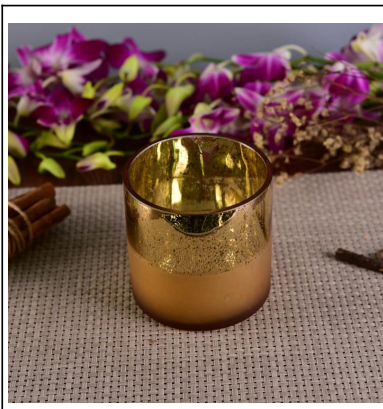

[Similar Products Link](#)