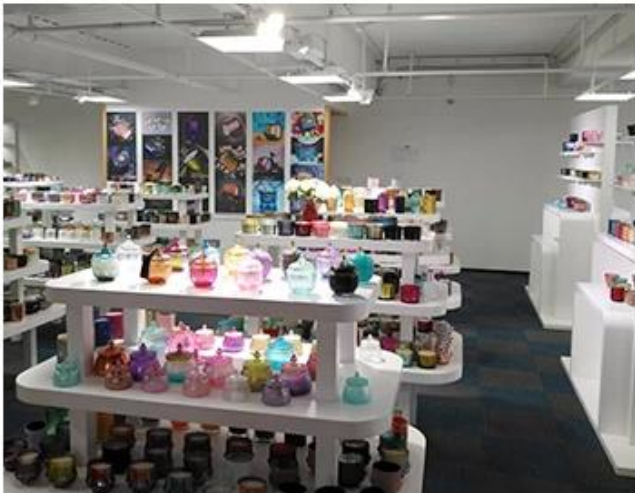

Wooden case

Office & Sample Room

1,800

5000

5000 5000

SAMPLE ROOM

There are more than 5000 products in
sample room of Sunny Glassware
for your reference. No second Co. in China!

Factory Show