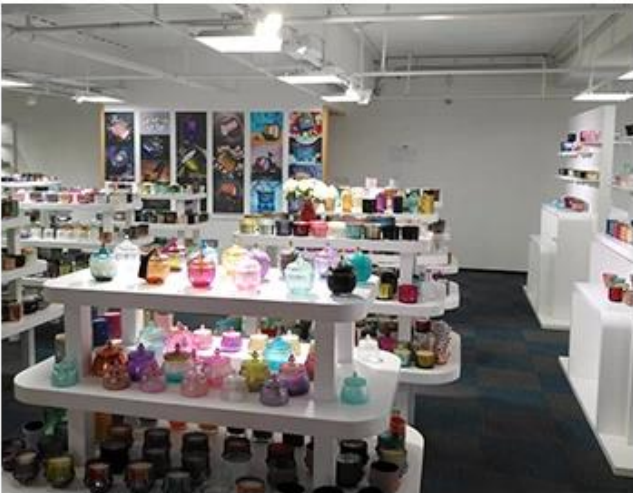

SAMPLE ROOM

There are more than 5000 products in
sample room of Sunny Glassware
for your reference. No second Co. in China!

Factory Show