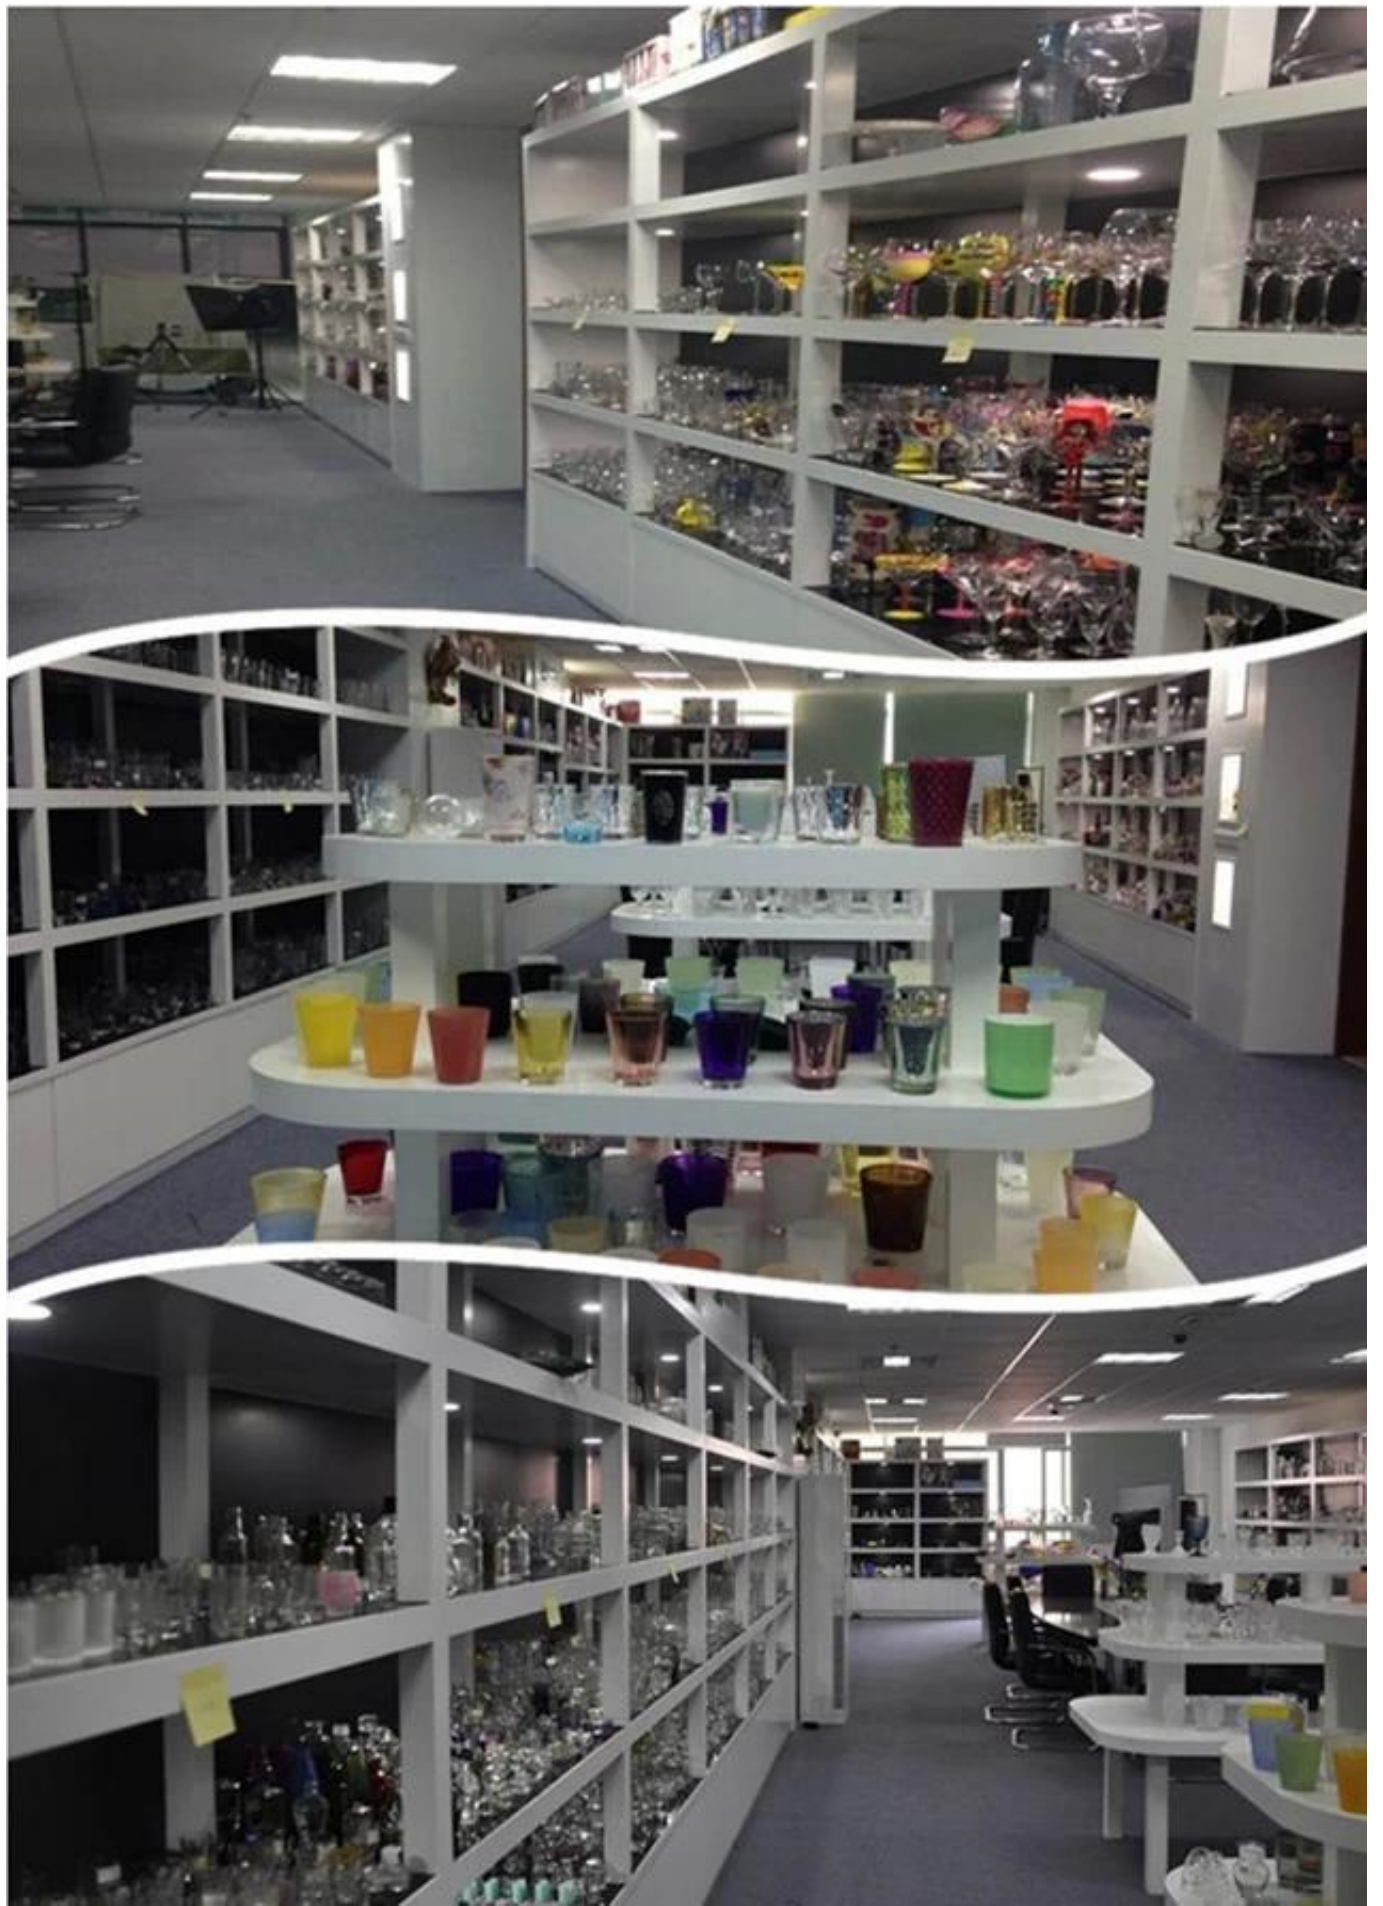

More Product Pictures

Similar Products Link

Office & Sample Room

Factory Show

Shenzhen Sunny Glassware Co., Ltd.

Sales: Lydia Li

Tel: + 86 15071235950

Email: sales9@sunnyglassware.com