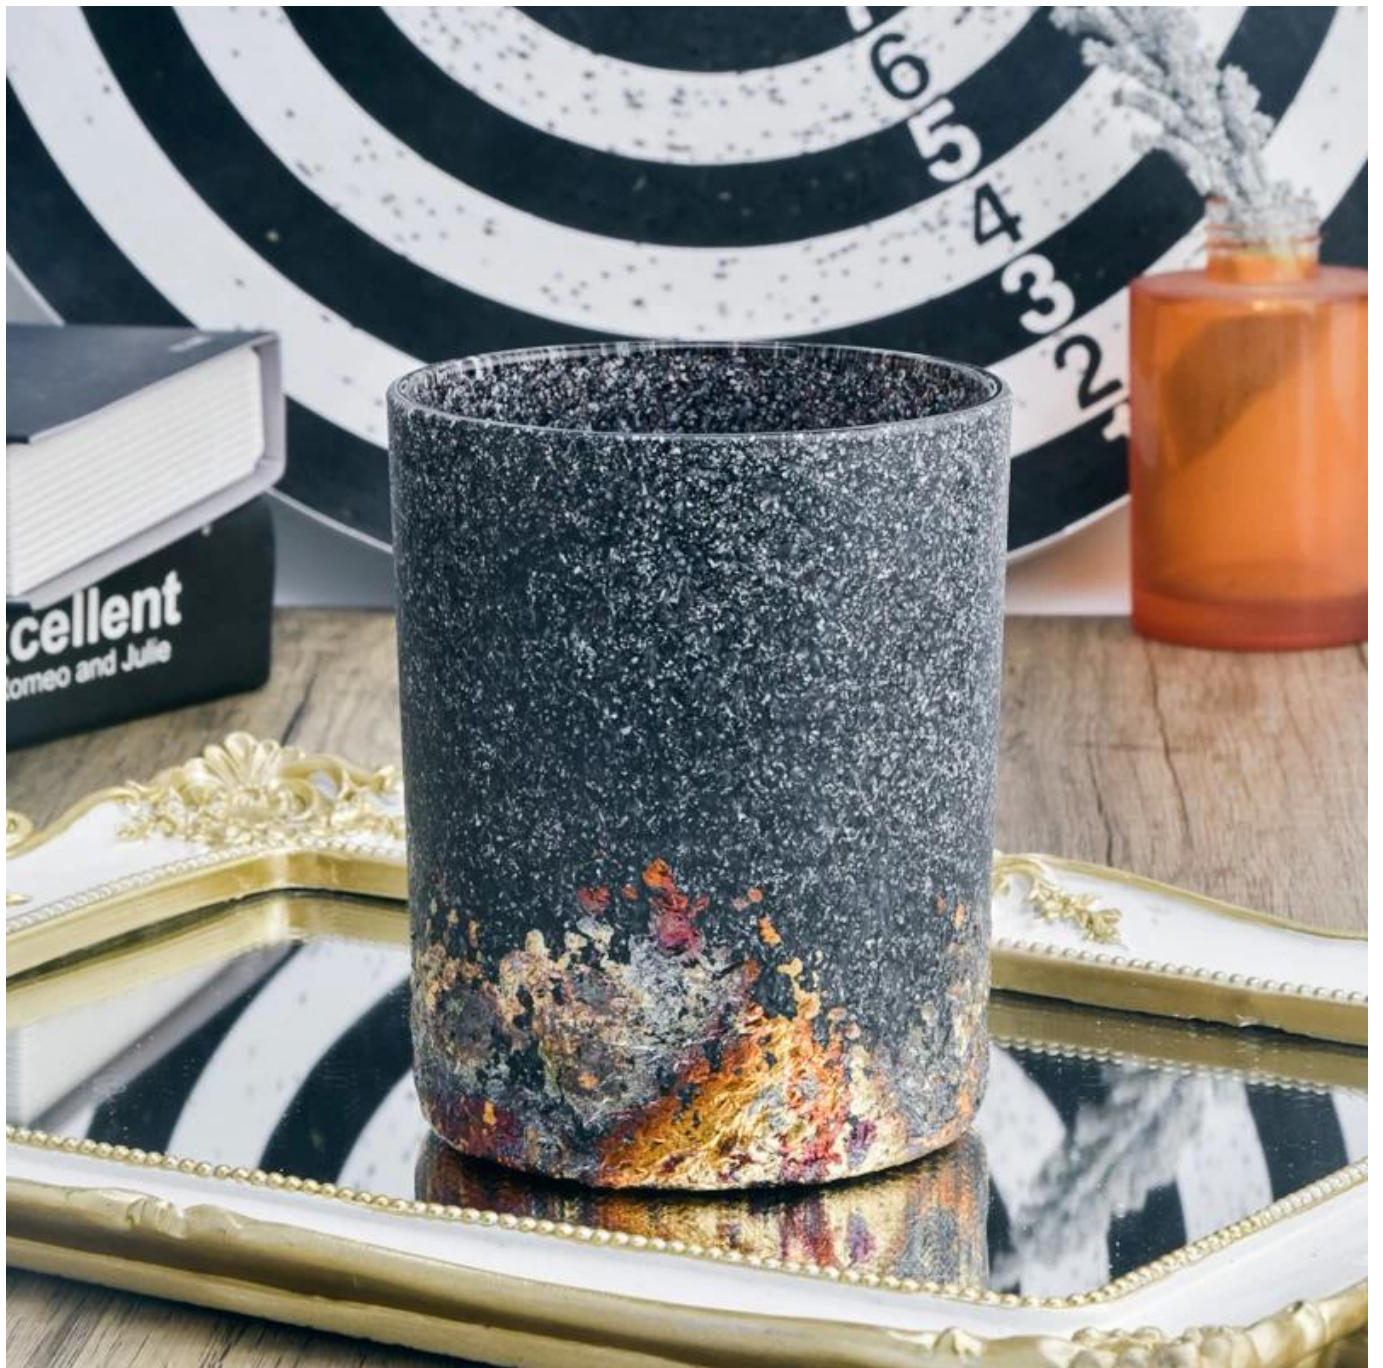

Luxury design 8oz glass candle holder spray color effecting wholesale

Sunny Glasswares not only places OEM / ODM orders, but also helps many brands to start with product concepts.

Why choose Sunny.

product name	Luxury design 8oz glass candle holder spray color effecting wholesale
Sample time	1. 5 days if there is glass shape and size 2. 15 days, if you need new shapes and sizes glass

Measure	Item:SGTC22092746 Top dia: 75mm Bottom dia: 65mm Height: 90mm Weight: 190g Capacity: 250ml
Packing	Normal packing,Individual gift box, PVC box, window box, color box, white box, etc
Delivery time	Within 35 days after the sample and order confirmed
Payment term	30% deposit by T/T in advance and the balance against the copy of B/L
Shipment	By sea,by air,by Express and your shipping agent is acceptable
Usage Occasion	Home decor,Wedding Decoration,Wedding Favors,Decoration enhancement