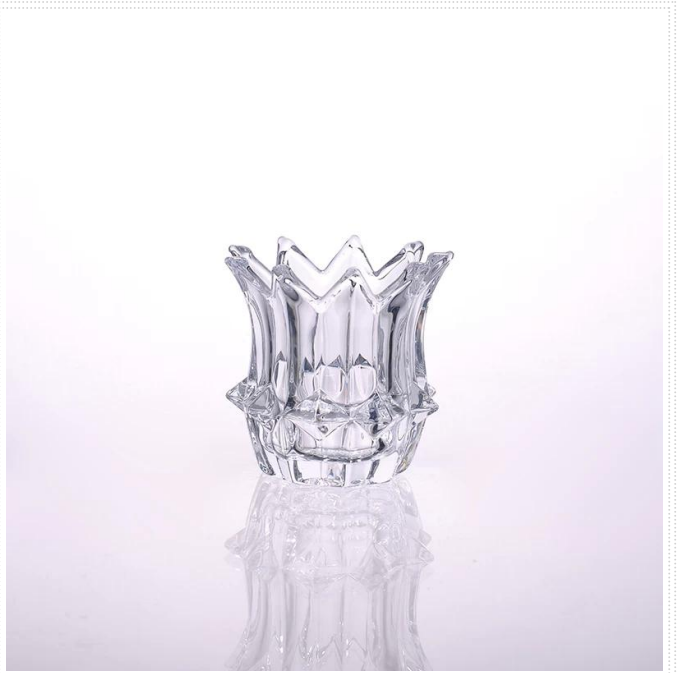

□□□□□□

S
SUNNY

Package: