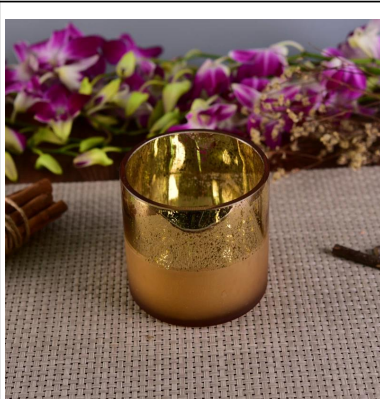

Similar Products Link